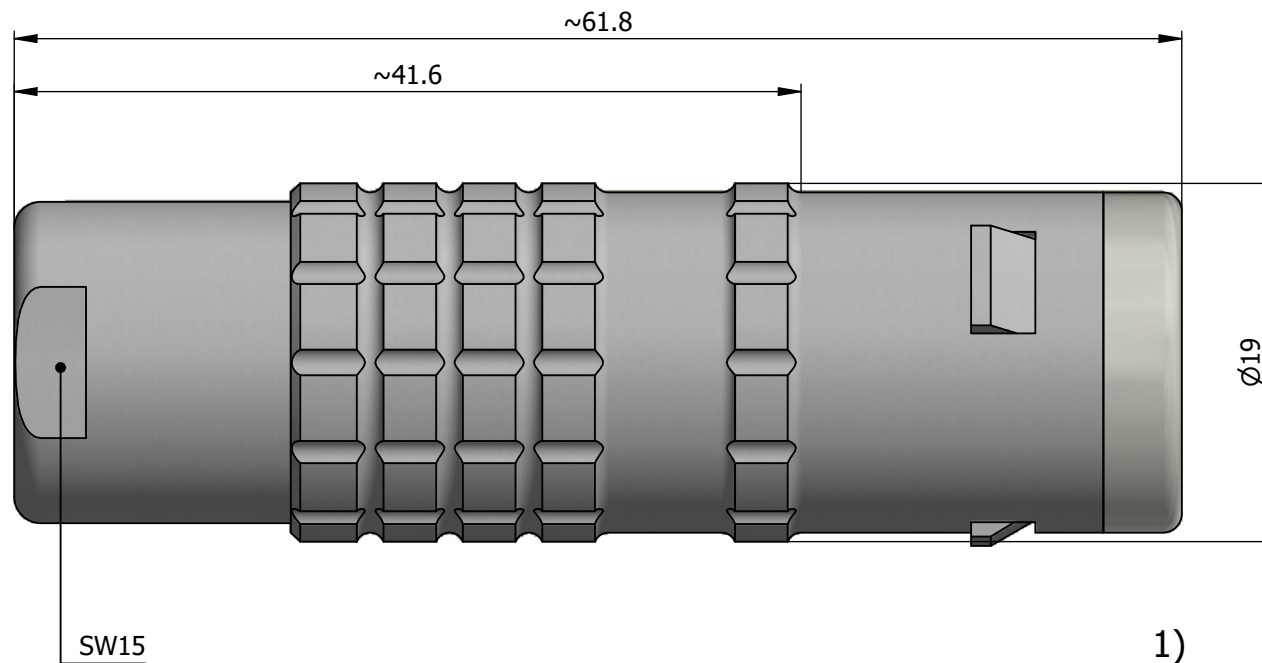

All dimensions are in millimeters (mm)

Alignment Key
Front View

Insert Configuration
Rear View

Note:

1) This picture is generic and for illustrative purposes only, and may show different keying, materials, colour, finish, and contact configuration. Minor shape or feature variations to actual item may be present.

All additional information are documented on the datasheet (See below link or QR Code)
www.lemo.com/pdf/FFA.3E.308.CLAC10.pdf

Model	Series	Insert Config.	Housing	Insulator	Contact	Collet Type	Cable Ø	Variant
FFA	3E	308	CLAC	10				