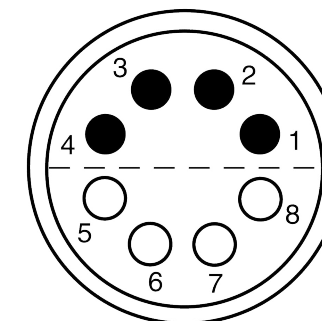

All dimensions are in millimeters (mm)

Alignment Key
Front View

Insert Configuration
Rear View

Note:

1) This picture is generic and for illustrative purposes only, and may show different keying, materials, colour, finish, and contact configuration. Minor shape or feature variations to actual item may be present.

All additional information are documented on the datasheet (See below link or QR Code)
www.lemo.com/pdf/FFA.3E.308.CLAC10.pdf

Model	Series	Insert Config.	Housing	Insulator	Contact	Collet Type	Cable Ø	Variant
FFA	3E	308	CLAC	10				