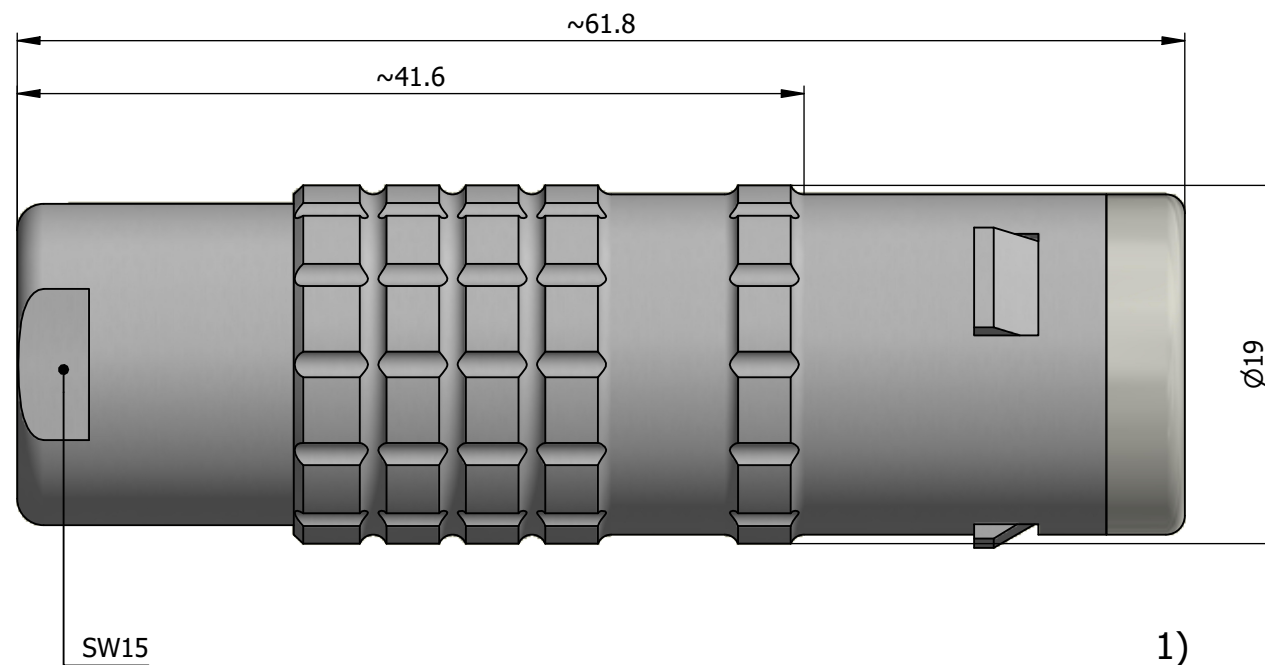

All dimensions are in millimeters (mm)

Alignment Key
Front View

Insert Configuration
Rear View

Note:

1) This picture is generic and for illustrative purposes only, and may show different keying, materials, colour, finish, and contact configuration. Minor shape or feature variations to actual item may be present.

All additional information are documented on the datasheet (See below link or QR Code)
www.lemo.com/pdf/FFA.3E.308.CLAC45.pdf

Model	Series	Insert Config.	Housing	Insulator	Contact	Collet Type	Cable Ø	Variant
FFA	3E	308	CLAC	45				