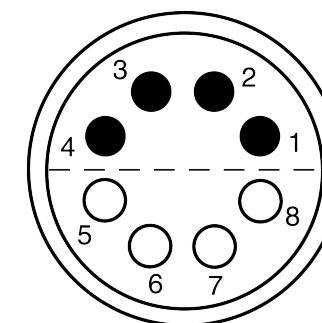

All dimensions are in millimeters (mm)

Alignment Key
Front View

Insert Configuration
Rear View

Note:

1) This picture is generic and for illustrative purposes only, and may show different keying, materials, colour, finish, and contact configuration. Minor shape or feature variations to actual item may be present.

All additional information are documented on the datasheet (See below link or QR Code)
www.lemo.com/pdf/FFA.3E.308.CLAC45.pdf

Model	Series	Insert Config.	Housing	Insulator	Contact	Collet Type	Cable Ø	Variant
FFA	3E	308	CLAC	45				