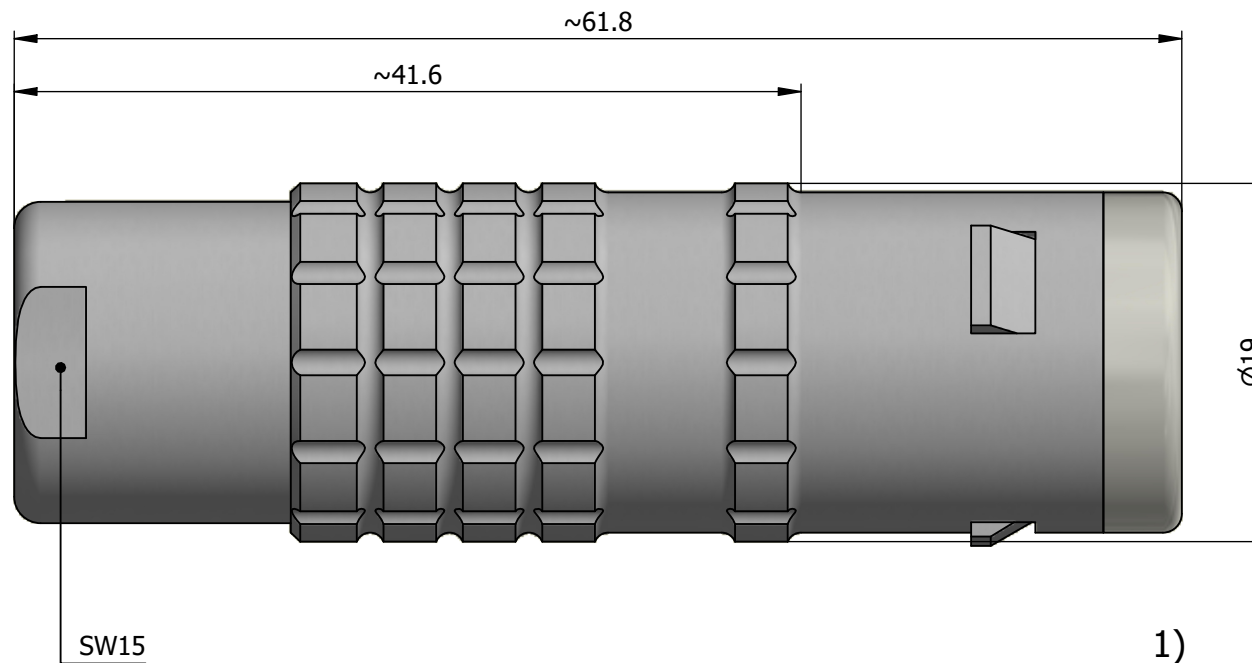

All dimensions are in millimeters (mm)

Alignment Key
Front View

Insert Configuration
Rear View

Note:

1) This picture is generic and for illustrative purposes only, and may show different keying, materials, colour, finish, and contact configuration. Minor shape or feature variations to actual item may be present.

All additional information are documented on the datasheet (See below link or QR Code)
www.lemo.com/pdf/FFA.3E.308.CLAC55.pdf

Model	Series	Insert Config.	Housing	Insulator	Contact	Collet Type	Cable Ø	Variant
FFA	3E	308	CLAC	55				