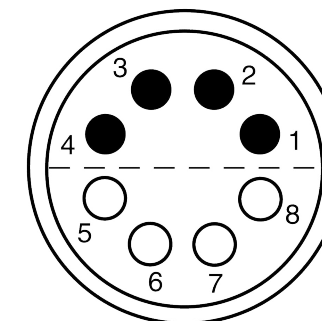

All dimensions are in millimeters (mm)

Alignment Key
Front View

Insert Configuration
Rear View

Note:

1) This picture is generic and for illustrative purposes only, and may show different keying, materials, colour, finish, and contact configuration. Minor shape or feature variations to actual item may be present.

All additional information are documented on the datasheet (See below link or QR Code)
www.lemo.com/pdf/FFA.3E.308.CLAC55.pdf

Model	Series	Insert Config.	Housing	Insulator	Contact	Collet Type	Cable Ø	Variant
FFA	3E	308	CLAC	55				