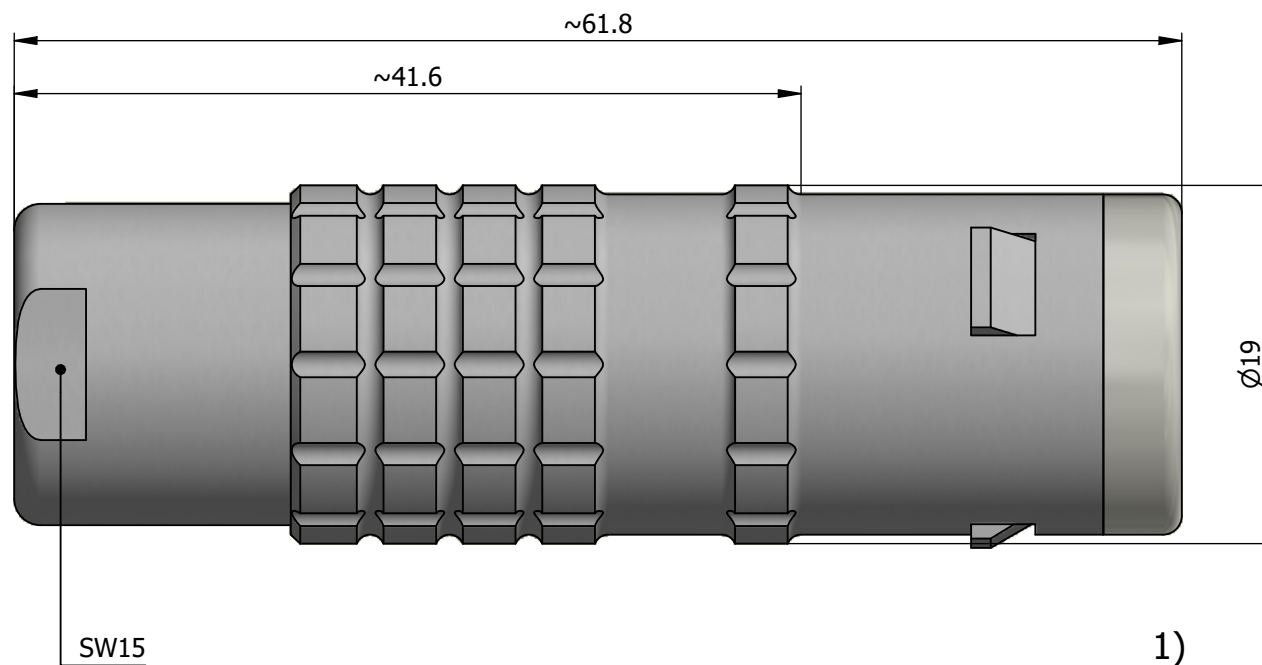

All dimensions are in millimeters (mm)

Alignment Key  
Front View

Insert Configuration  
Rear View

**Note:**

1) This picture is generic and for illustrative purposes only, and may show different keying, materials, colour, finish, and contact configuration. Minor shape or feature variations to actual item may be present.

All additional information are documented on the datasheet (See below link or QR Code)  
[www.lemo.com/pdf/FFA.3E.308.CLAC60.pdf](http://www.lemo.com/pdf/FFA.3E.308.CLAC60.pdf)

Model	Series	Insert Config.	Housing	Insulator	Contact	Collet Type	Cable Ø	Variant
FFA	3E	308	CLAC	60				