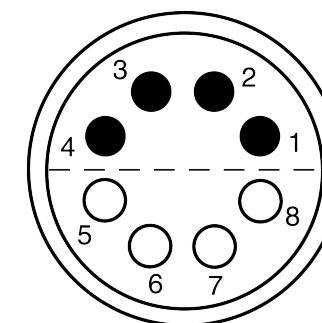

All dimensions are in millimeters (mm)

Alignment Key  
Front View

Insert Configuration  
Rear View

**Note:**

1) This picture is generic and for illustrative purposes only, and may show different keying, materials, colour, finish, and contact configuration. Minor shape or feature variations to actual item may be present.

All additional information are documented on the datasheet (See below link or QR Code)  
[www.lemo.com/pdf/FFA.3E.308.CLAC60.pdf](http://www.lemo.com/pdf/FFA.3E.308.CLAC60.pdf)

Model	Series	Insert Config.	Housing	Insulator	Contact	Collet Type	Cable Ø	Variant
FFA	3E	308	CLAC	60				

Datasheet

**Straight plug, cable collet**

Series 3E

**LEMO**

LEMO SA  
 Chemin des Champs-Courbes 28  
 1024 Ecublens - SWITZERLAND

Tel. (+41 21) 695 16 00  
 email : info@lemo.com  
 www.lemo.com

CD

Drawn	11.11.2024	MARI/MARI
Checked	11.11.2024	OBAR
Modified	00	11.11.2024/MARI
DO NOT SCALE DRAWING		