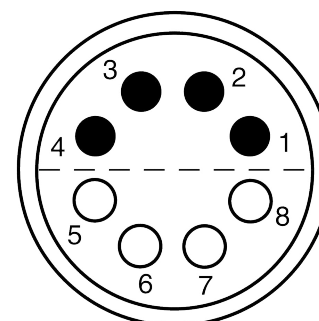

All dimensions are in millimeters (mm)

Alignment Key
Front View

Insert Configuration
Rear View

Note:

1) This picture is generic and for illustrative purposes only, and may show different keying, materials, colour, finish, and contact configuration. Minor shape or feature variations to actual item may be present.

All additional information are documented on the datasheet (See below link or QR Code)
www.lemo.com/pdf/FFA.3E.308.CLAC65.pdf

Model	Series	Insert Config.	Housing	Insulator	Contact	Collet Type	Cable Ø	Variant
FFA	3E	308	CLAC	65				