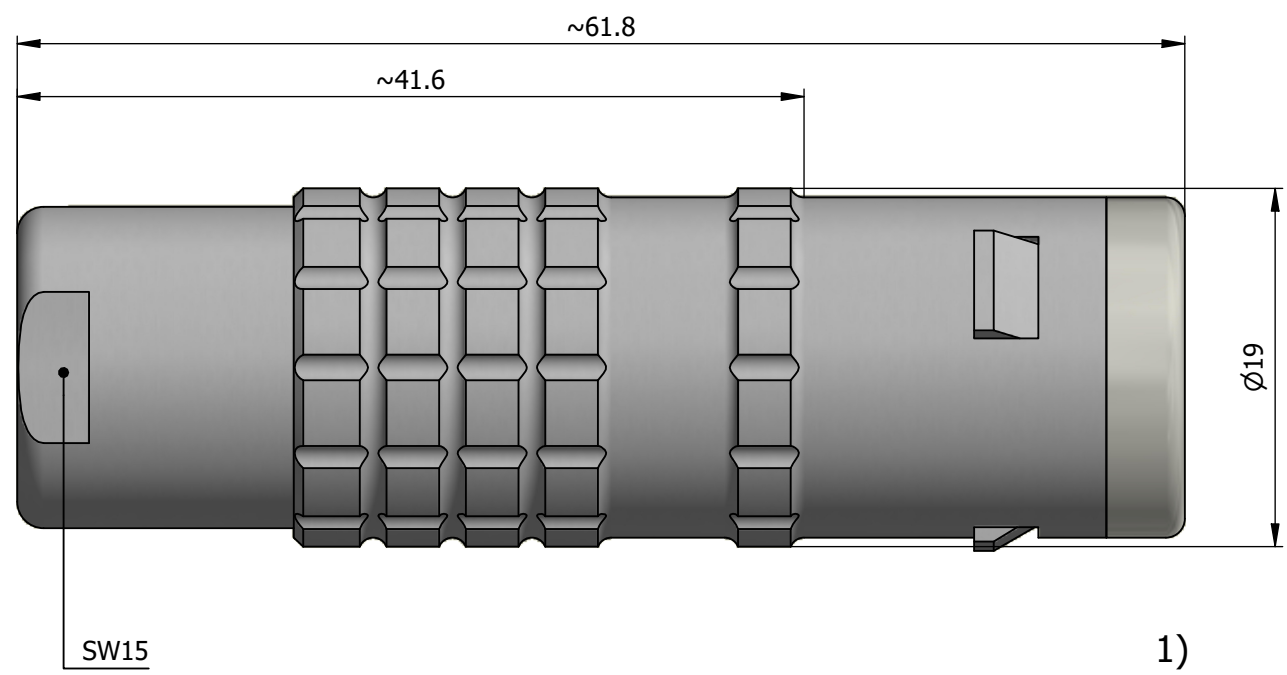

All dimensions are in millimeters (mm)

Alignment Key
Front View

Insert Configuration
Rear View

Note:

1) This picture is generic and for illustrative purposes only, and may show different keying, materials, colour, finish, and contact configuration. Minor shape or feature variations to actual item may be present.

All additional information are documented on the datasheet (See below link or QR Code)
www.lemo.com/pdf/FFA.3E.308.CLAC65.pdf

Model	Series	Insert Config.	Housing	Insulator	Contact	Collet Type	Cable Ø	Variant
FFA	3E	308	CLAC	65				

<p>Datasheet</p>	<p>Straight plug, cable collet</p> <p>Series 3E</p>		<p>Drawn</p> <p>11.11.2024</p> <p>MARI / MARI</p>
	<p>LEMO SA Chemin des Champs-Courbes 28 1024 Ecublens - SWITZERLAND</p>		<p>Checked</p> <p>11.11.2024</p> <p>OBAR</p>
	<p>Tel. (+41 21) 695 16 00 email : info@lemo.com www.lemo.com</p>		<p>Modified</p> <p>00</p> <p>11.11.2024 / MARI</p>
	<p>CD</p>		<p>DO NOT SCALE DRAWING</p>