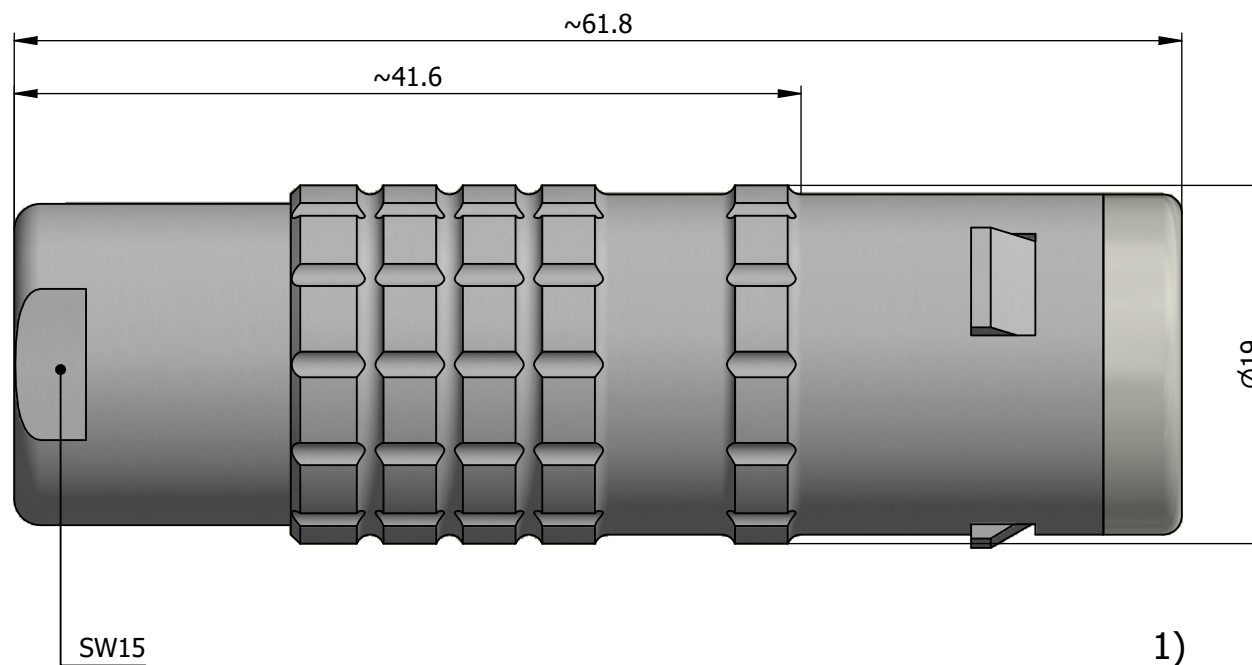

All dimensions are in millimeters (mm)

Alignment Key  
Front View

Insert Configuration  
Rear View

**Note:**

1) This picture is generic and for illustrative purposes only, and may show different keying, materials, colour, finish, and contact configuration. Minor shape or feature variations to actual item may be present.

All additional information are documented on the datasheet (See below link or QR Code)  
[www.lemo.com/pdf/FFA.3E.308.CLAC95.pdf](http://www.lemo.com/pdf/FFA.3E.308.CLAC95.pdf)

Model	Series	Insert Config.	Housing	Insulator	Contact	Collet Type	Cable Ø	Variant
FFA	3E	308	CLAC	95				