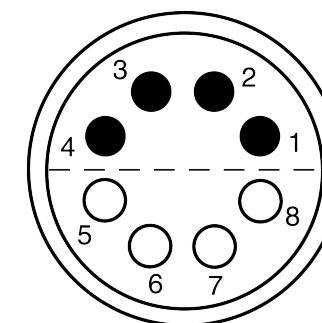

All dimensions are in millimeters (mm)

Alignment Key  
Front View

Insert Configuration  
Rear View

**Note:**

1) This picture is generic and for illustrative purposes only, and may show different keying, materials, colour, finish, and contact configuration. Minor shape or feature variations to actual item may be present.

All additional information are documented on the datasheet (See below link or QR Code)  
[www.lemo.com/pdf/FFA.3E.308.CLAC95.pdf](http://www.lemo.com/pdf/FFA.3E.308.CLAC95.pdf)

Model	Series	Insert Config.	Housing	Insulator	Contact	Collet Type	Cable Ø	Variant
FFA	3E	308	CLAC	95				