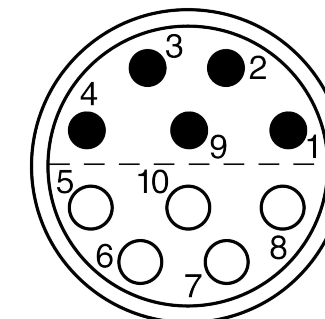

All dimensions are in millimeters (mm)

Alignment Key
Front View

Insert Configuration
Rear View

Note:

1) This picture is generic and for illustrative purposes only, and may show different keying, materials, colour, finish, and contact configuration. Minor shape or feature variations to actual item may be present.

All additional information are documented on the datasheet (See below link or QR Code)
www.lemo.com/pdf/FFA.3E.310.CLAC11.pdf

Model	Series	Insert Config.	Housing	Insulator	Contact	Collet Type	Cable Ø	Variant
FFA	.3E	.310	.CLAC	11				