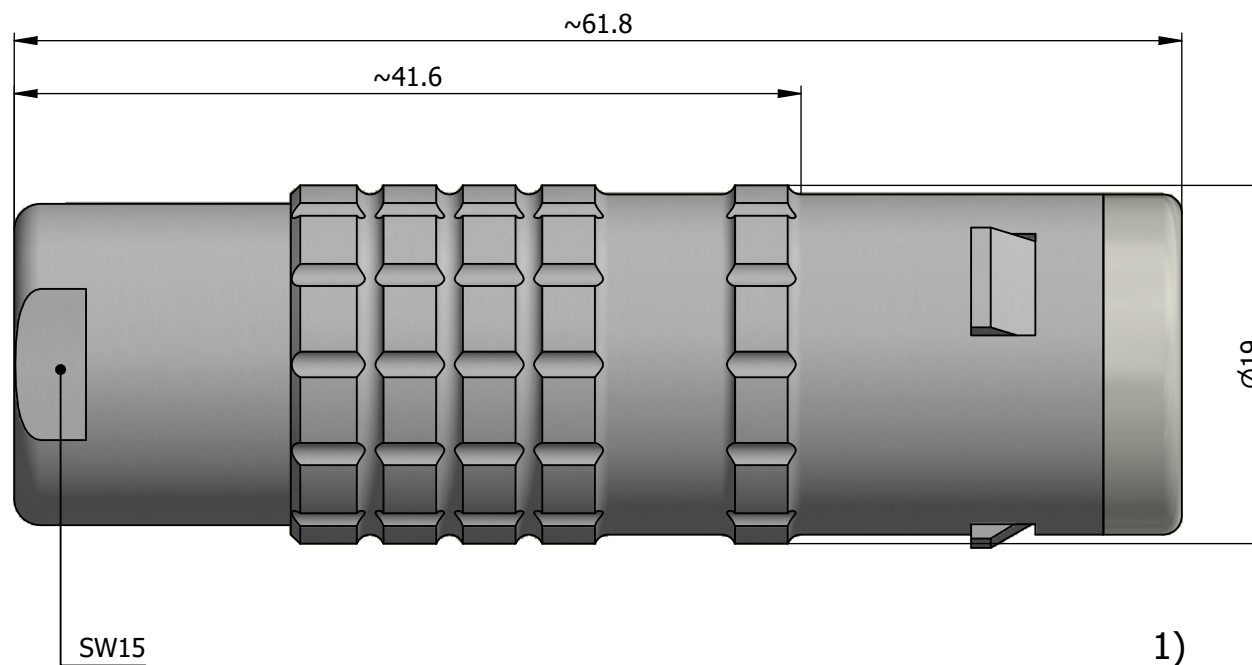

All dimensions are in millimeters (mm)

Alignment Key
Front View

Insert Configuration
Rear View

Note:

1) This picture is generic and for illustrative purposes only, and may show different keying, materials, colour, finish, and contact configuration. Minor shape or feature variations to actual item may be present.

All additional information are documented on the datasheet (See below link or QR Code)
www.lemo.com/pdf/FFA.3E.310.CLAC11.pdf

Model	Series	Insert Config.	Housing	Insulator	Contact	Collet Type	Cable Ø	Variant
FFA	.3E	.310	.CLAC	11				