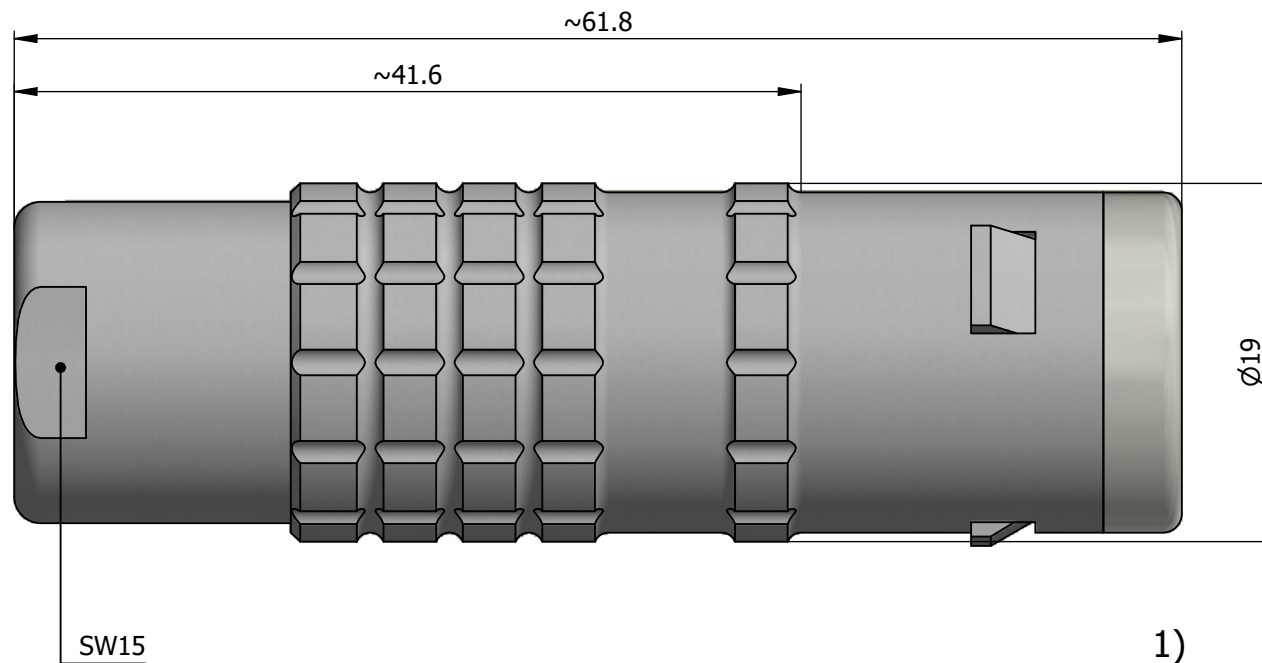

All dimensions are in millimeters (mm)

Alignment Key
Front View

Insert Configuration
Rear View

Note:

1) This picture is generic and for illustrative purposes only, and may show different keying, materials, colour, finish, and contact configuration. Minor shape or feature variations to actual item may be present.

All additional information are documented on the datasheet (See below link or QR Code)
www.lemo.com/pdf/FFA.3E.310.CLAC30.pdf

Model	Series	Insert Config.	Housing	Insulator	Contact	Collet Type	Cable Ø	Variant
FFA	.3E	.310	.CLAC	30				