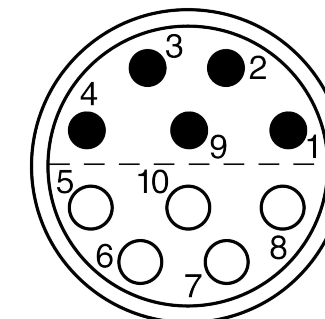

All dimensions are in millimeters (mm)

Alignment Key
Front View

Insert Configuration
Rear View

Note:

1) This picture is generic and for illustrative purposes only, and may show different keying, materials, colour, finish, and contact configuration. Minor shape or feature variations to actual item may be present.

All additional information are documented on the datasheet (See below link or QR Code)
www.lemo.com/pdf/FFA.3E.310.CLAC30.pdf

Model	Series	Insert Config.	Housing	Insulator	Contact	Collet Type	Cable Ø	Variant
FFA	.3E	.310	.CLAC	30				