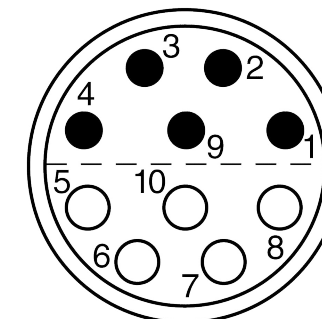

All dimensions are in millimeters (mm)

Alignment Key  
Front View

Insert Configuration  
Rear View

**Note:**

1) This picture is generic and for illustrative purposes only, and may show different keying, materials, colour, finish, and contact configuration. Minor shape or feature variations to actual item may be present.

All additional information are documented on the datasheet (See below link or QR Code)  
[www.lemo.com/pdf/FFA.3E.310.CLAC35.pdf](http://www.lemo.com/pdf/FFA.3E.310.CLAC35.pdf)

Model	Series	Insert Config.	Housing	Insulator	Contact	Collet Type	Cable Ø	Variant
FFA	3E	310	CLAC	35				