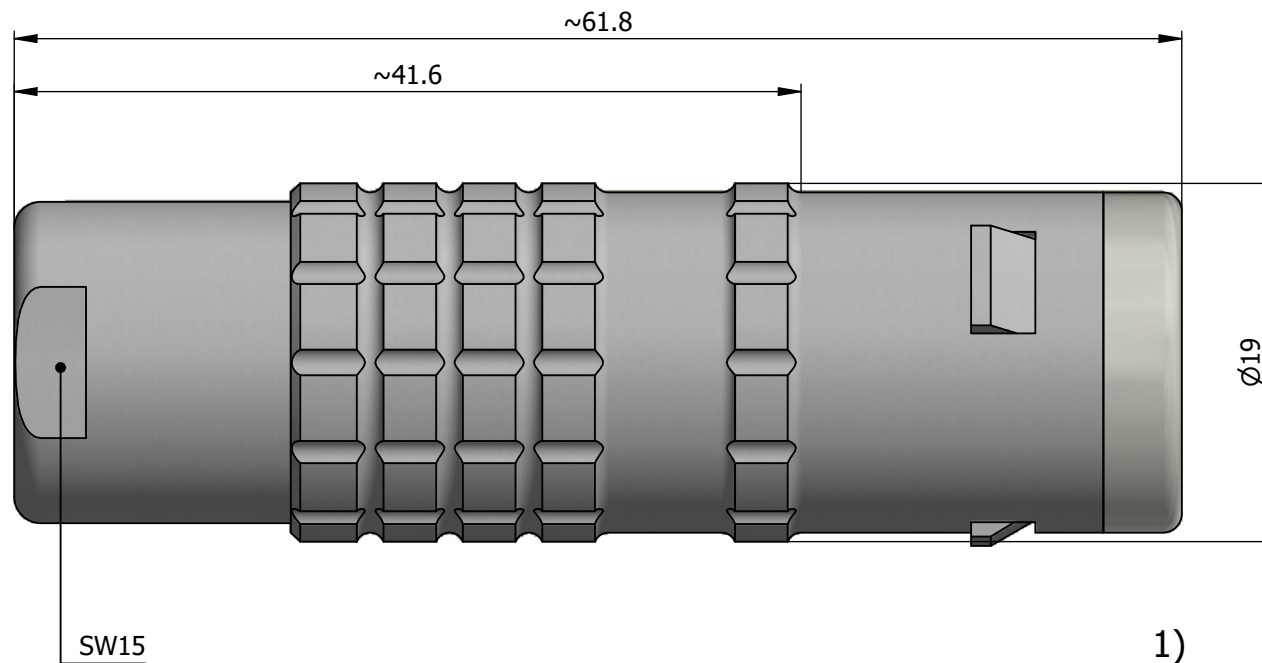

All dimensions are in millimeters (mm)

Alignment Key  
Front View

Insert Configuration  
Rear View

**Note:**

1) This picture is generic and for illustrative purposes only, and may show different keying, materials, colour, finish, and contact configuration. Minor shape or feature variations to actual item may be present.

All additional information are documented on the datasheet (See below link or QR Code)  
[www.lemo.com/pdf/FFA.3E.310.CLAC35.pdf](http://www.lemo.com/pdf/FFA.3E.310.CLAC35.pdf)

Model	Series	Insert Config.	Housing	Insulator	Contact	Collet Type	Cable Ø	Variant
FFA	3E	310	CLAC	35				