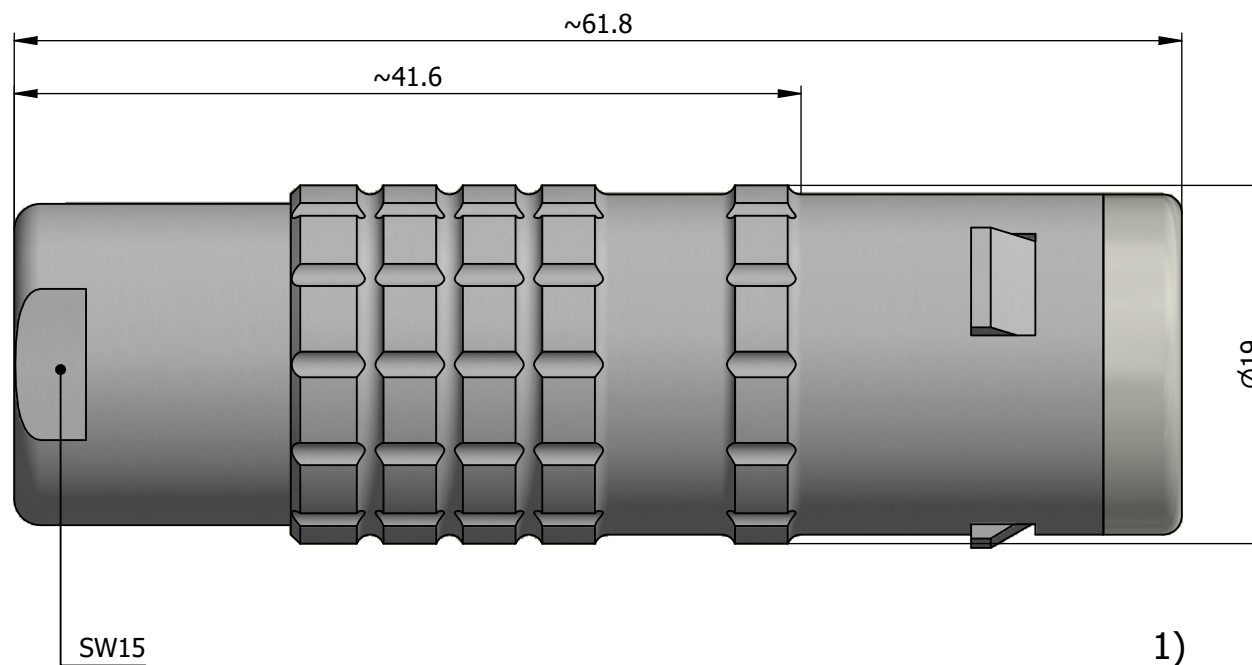

All dimensions are in millimeters (mm)

Alignment Key  
Front View

Insert Configuration  
Rear View

**Note:**

1) This picture is generic and for illustrative purposes only, and may show different keying, materials, colour, finish, and contact configuration. Minor shape or feature variations to actual item may be present.

All additional information are documented on the datasheet (See below link or QR Code)  
[www.lemo.com/pdf/FFA.3E.310.CLAC85.pdf](http://www.lemo.com/pdf/FFA.3E.310.CLAC85.pdf)

Model	Series	Insert Config.	Housing	Insulator	Contact	Collet Type	Cable Ø	Variant
FFA	.3E	.310	.CLAC					85

<p>Datasheet</p>	<p><b>Straight plug, cable collet</b></p> <p>Series 3E</p>		<p>Drawn 11.11.2024 MARI/MARI</p>
	<p>LEMO SA Chemin des Champs-Courbes 28 1024 Ecublens - SWITZERLAND</p>		<p>Checked 11.11.2024 OBAR</p>
	<p>Tel. (+41 21) 695 16 00 email : info@lemo.com www.lemo.com</p>		<p>Modified 00 11.11.2024/MARI</p>
	<p>CD</p>		<p>DO NOT SCALE DRAWING</p>
<p><b>FFA.3E.310.CLAC85</b></p>			