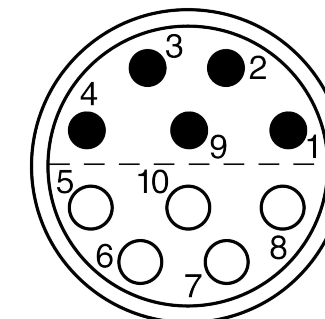

All dimensions are in millimeters (mm)

Alignment Key  
Front View

Insert Configuration  
Rear View

**Note:**

1) This picture is generic and for illustrative purposes only, and may show different keying, materials, colour, finish, and contact configuration. Minor shape or feature variations to actual item may be present.

All additional information are documented on the datasheet (See below link or QR Code)  
[www.lemo.com/pdf/FFA.3E.310.CLAC85.pdf](http://www.lemo.com/pdf/FFA.3E.310.CLAC85.pdf)

Model	Series	Insert Config.	Housing	Insulator	Contact	Collet Type	Cable Ø	Variant
FFA	.3E	.310	.CLAC					85

<p>Datasheet</p>	<p><b>Straight plug, cable collet</b></p> <p>Series 3E</p>		<p>Drawn 11.11.2024 MARI/MARI</p>
	<p>LEMO SA Chemin des Champs-Courbes 28 1024 Ecublens - SWITZERLAND</p>		<p>Checked 11.11.2024 OBAR</p>
	<p>Tel. (+41 21) 695 16 00 email : info@lemo.com www.lemo.com</p>		<p>Modified 00 11.11.2024/MARI</p>
	<p>CD</p>		<p>DO NOT SCALE DRAWING</p>
<p><b>FFA.3E.310.CLAC85</b></p>			