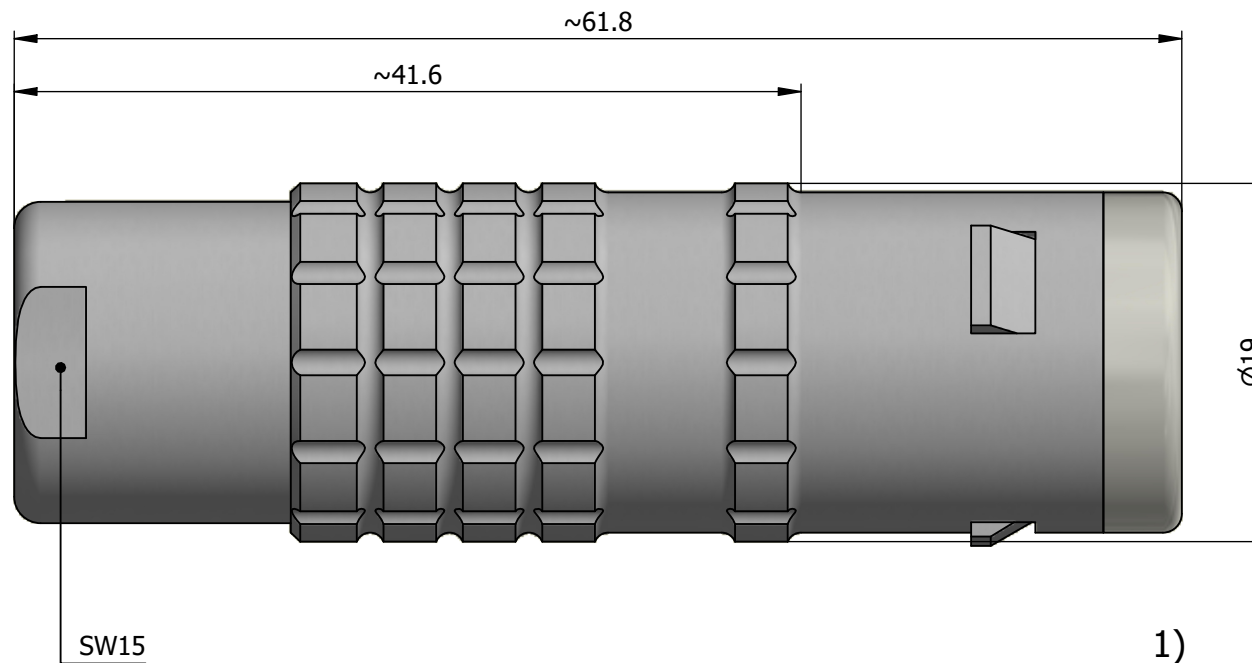

All dimensions are in millimeters (mm)

Alignment Key  
Front View

Insert Configuration  
Rear View

**Note:**

1) This picture is generic and for illustrative purposes only, and may show different keying, materials, colour, finish, and contact configuration. Minor shape or feature variations to actual item may be present.

All additional information are documented on the datasheet (See below link or QR Code)  
[www.lemo.com/pdf/FFA.3E.310.CLAC90.pdf](http://www.lemo.com/pdf/FFA.3E.310.CLAC90.pdf)

Model	Series	Insert Config.	Housing	Insulator	Contact	Collet Type	Cable Ø	Variant
FFA	3E	310	CLAC	90				