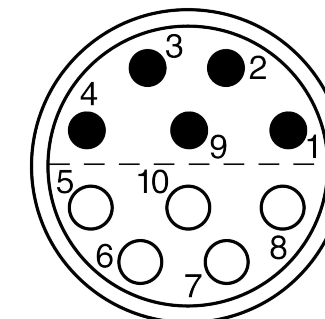

All dimensions are in millimeters (mm)

Alignment Key  
Front View

Insert Configuration  
Rear View

**Note:**

1) This picture is generic and for illustrative purposes only, and may show different keying, materials, colour, finish, and contact configuration. Minor shape or feature variations to actual item may be present.

All additional information are documented on the datasheet (See below link or QR Code)  
[www.lemo.com/pdf/FFA.3E.310.CLAC90.pdf](http://www.lemo.com/pdf/FFA.3E.310.CLAC90.pdf)

Model	Series	Insert Config.	Housing	Insulator	Contact	Collet Type	Cable Ø	Variant
FFA	3E	310	CLAC	90				