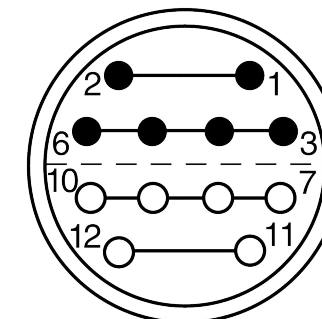

All dimensions are in millimeters (mm)

Alignment Key
Front View

Insert Configuration
Rear View

Note:

1) This picture is generic and for illustrative purposes only, and may show different keying, materials, colour, finish, and contact configuration. Minor shape or feature variations to actual item may be present.

All additional information are documented on the datasheet (See below link or QR Code)
www.lemo.com/pdf/FFA.3E.312.CLAC60.pdf

Model	Series	Insert Config.	Housing	Insulator	Contact	Collet Type	Cable Ø	Variant
FFA	.3E	.312	.CLAC	.60				

<p>Datasheet</p>	<p>Straight plug, cable collet</p> <p>Series 3E</p>		<p>Drawn 11.11.2024 MARI/MARI</p>
	<p>LEMO SA Chemin des Champs-Courbes 28 1024 Ecublens - SWITZERLAND</p>		<p>Checked 11.11.2024 OBAR</p>
	<p>Tel. (+41 21) 695 16 00 email : info@lemo.com www.lemo.com</p>		<p>Modified 00 11.11.2024/MARI</p>
	<p>CD</p>		<p>DO NOT SCALE DRAWING</p>
<p>FFA.3E.312.CLAC60</p>			