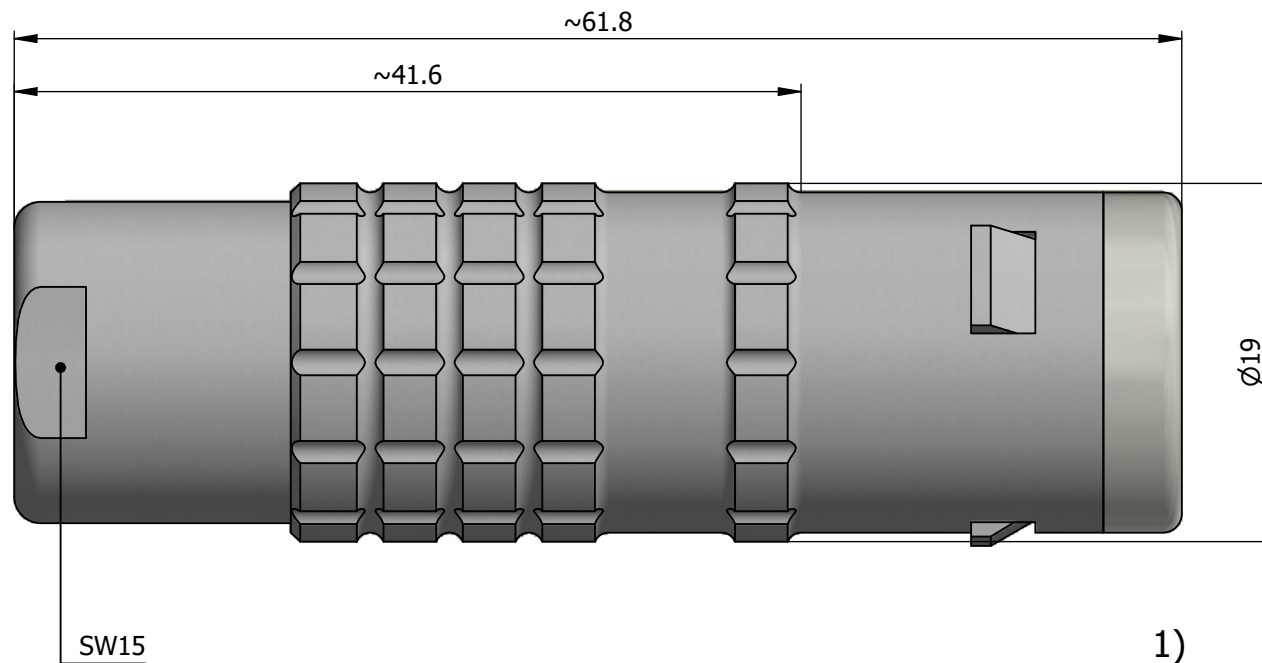

All dimensions are in millimeters (mm)

Alignment Key
Front View

Insert Configuration
Rear View

Note:

1) This picture is generic and for illustrative purposes only, and may show different keying, materials, colour, finish, and contact configuration. Minor shape or feature variations to actual item may be present.

All additional information are documented on the datasheet (See below link or QR Code)
www.lemo.com/pdf/FFA.3E.312.CLAC60.pdf

Model	Series	Insert Config.	Housing	Insulator	Contact	Collet Type	Cable Ø	Variant
FFA	.3E	.312	.CLAC	.60				

<p>Datasheet</p>	<p>Straight plug, cable collet</p> <p>Series 3E</p>		<p>Drawn 11.11.2024 MARI/MARI</p>
	<p>LEMO SA Chemin des Champs-Courbes 28 1024 Ecublens - SWITZERLAND</p>		<p>Checked 11.11.2024 OBAR</p>
	<p>Tel. (+41 21) 695 16 00 email : info@lemo.com www.lemo.com</p>		<p>Modified 00 11.11.2024/MARI</p>
	<p>CD</p>		<p>DO NOT SCALE DRAWING</p>
<p>FFA.3E.312.CLAC60</p>			