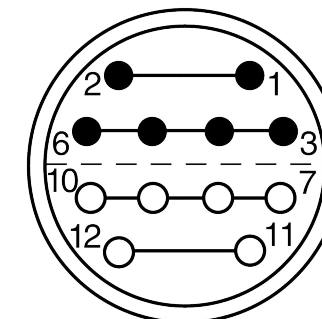

All dimensions are in millimeters (mm)

Alignment Key
Front View

Insert Configuration
Rear View

Note:

1) This picture is generic and for illustrative purposes only, and may show different keying, materials, colour, finish, and contact configuration. Minor shape or feature variations to actual item may be present.

All additional information are documented on the datasheet (See below link or QR Code)
www.lemo.com/pdf/FFA.3E.312.CLAC80.pdf

Model	Series	Insert Config.	Housing	Insulator	Contact	Collet Type	Cable Ø	Variant
FFA	.3E	.312	.CLAC				80	