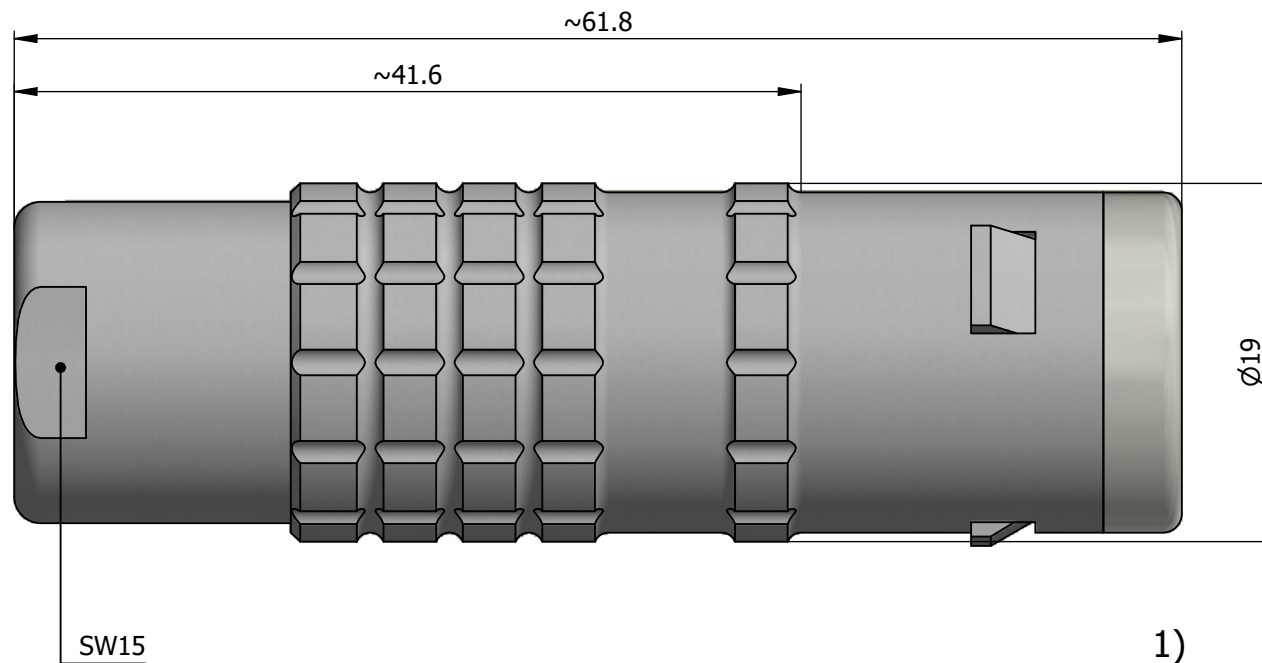

All dimensions are in millimeters (mm)

Alignment Key
Front View

Insert Configuration
Rear View

Note:

1) This picture is generic and for illustrative purposes only, and may show different keying, materials, colour, finish, and contact configuration. Minor shape or feature variations to actual item may be present.

All additional information are documented on the datasheet (See below link or QR Code)
www.lemo.com/pdf/FFA.3E.312.CLAC80.pdf

Model	Series	Insert Config.	Housing	Insulator	Contact	Collet Type	Cable Ø	Variant
FFA	.3E	.312	.CLAC				80	