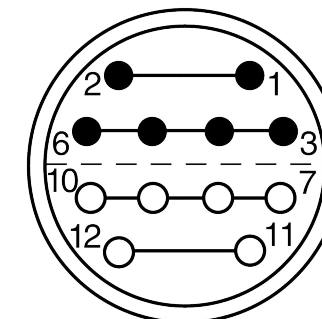

All dimensions are in millimeters (mm)

Alignment Key
Front View

Insert Configuration
Rear View

Note:

1) This picture is generic and for illustrative purposes only, and may show different keying, materials, colour, finish, and contact configuration. Minor shape or feature variations to actual item may be present.

All additional information are documented on the datasheet (See below link or QR Code)
www.lemo.com/pdf/FFA.3E.312.CLAC90.pdf

Model	Series	Insert Config.	Housing	Insulator	Contact	Collet Type	Cable Ø	Variant
FFA	.3E	.312	.CLAC	90				