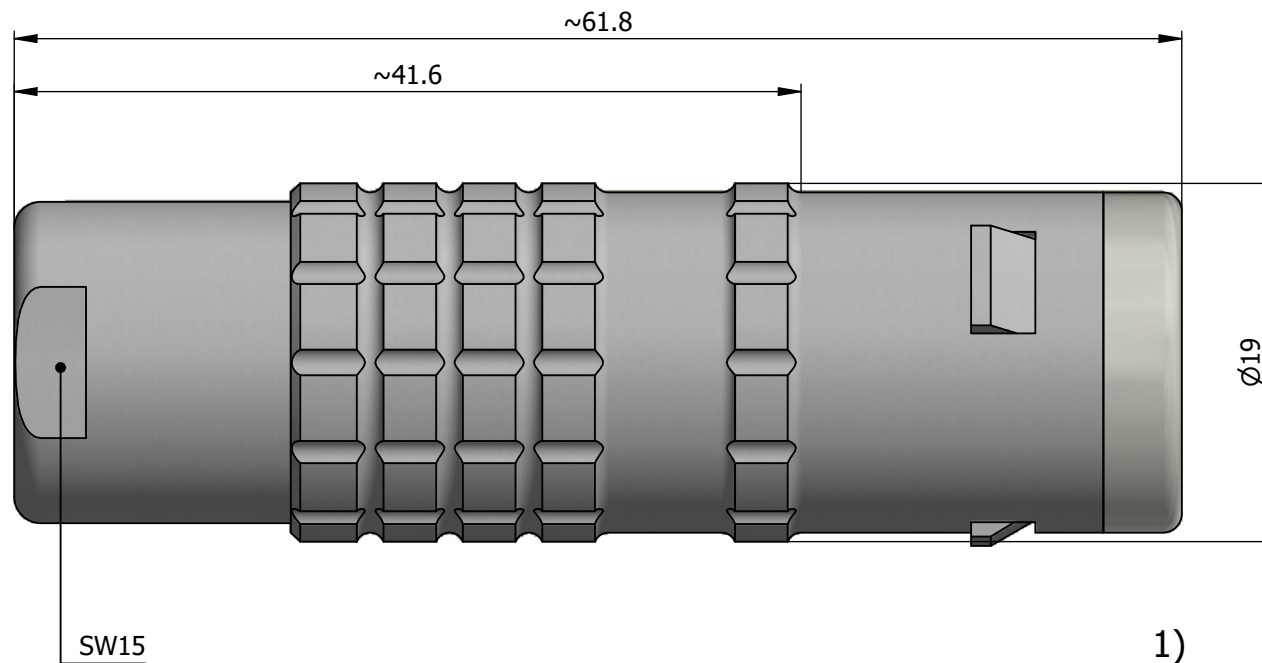

All dimensions are in millimeters (mm)

Alignment Key
Front View

Insert Configuration
Rear View

Note:

1) This picture is generic and for illustrative purposes only, and may show different keying, materials, colour, finish, and contact configuration. Minor shape or feature variations to actual item may be present.

All additional information are documented on the datasheet (See below link or QR Code)
www.lemo.com/pdf/FFA.3E.312.CLAC90.pdf

Model	Series	Insert Config.	Housing	Insulator	Contact	Collet Type	Cable Ø	Variant
FFA	.3E	.312	.CLAC	90				