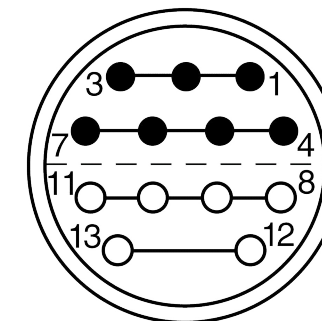

All dimensions are in millimeters (mm)

Alignment Key  
Front View

Insert Configuration  
Rear View

**Note:**

1) This picture is generic and for illustrative purposes only, and may show different keying, materials, colour, finish, and contact configuration. Minor shape or feature variations to actual item may be present.

All additional information are documented on the datasheet (See below link or QR Code)  
[www.lemo.com/pdf/FFA.3E.313.CLAC50.pdf](http://www.lemo.com/pdf/FFA.3E.313.CLAC50.pdf)

Model	Series	Insert Config.	Housing	Insulator	Contact	Collet Type	Cable Ø	Variant
FFA.3E.313.CLAC50								

<p>Datasheet</p>	<p><b>Straight plug, cable collet</b></p> <p>Series 3E</p>		<p>Drawn 11.11.2024 MARI/MARI</p>
	<p> LEMO SA Chemin des Champs-Courbes 28 1024 Ecublens - SWITZERLAND</p>		<p>Checked 11.11.2024 OBAR</p>
	<p>Tel. (+41 21) 695 16 00 email : info@lemo.com www.lemo.com</p>		<p>Modified 00 11.11.2024/MARI</p>
	<p>CD</p>		<p>DO NOT SCALE DRAWING</p>
<p><b>FFA.3E.313.CLAC50</b></p>			