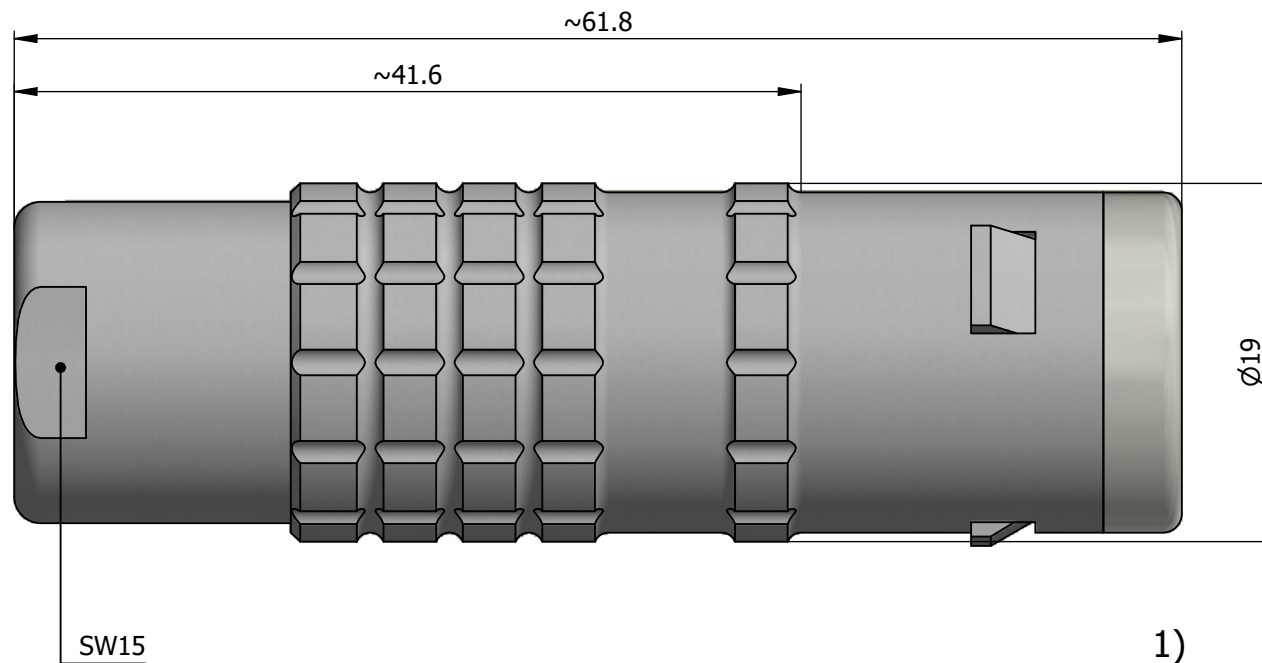

All dimensions are in millimeters (mm)

Alignment Key  
Front View

Insert Configuration  
Rear View

**Note:**

1) This picture is generic and for illustrative purposes only, and may show different keying, materials, colour, finish, and contact configuration. Minor shape or feature variations to actual item may be present.

All additional information are documented on the datasheet (See below link or QR Code)  
[www.lemo.com/pdf/FFA.3E.313.CLAC50.pdf](http://www.lemo.com/pdf/FFA.3E.313.CLAC50.pdf)

Model	Series	Insert Config.	Housing	Insulator	Contact	Collet Type	Cable Ø	Variant
FFA.3E.313.CLAC50								

<p>Datasheet</p>	<p><b>Straight plug, cable collet</b></p> <p>Series 3E</p>		<p>Drawn 11.11.2024 MARI/MARI</p>
	<p> LEMO SA Chemin des Champs-Courbes 28 1024 Ecublens - SWITZERLAND</p>		<p>Checked 11.11.2024 OBAR</p>
	<p>Tel. (+41 21) 695 16 00 email : info@lemo.com www.lemo.com</p>		<p>Modified 00 11.11.2024/MARI</p>
	<p>CD</p>		<p>DO NOT SCALE DRAWING</p>
<p><b>FFA.3E.313.CLAC50</b></p>			