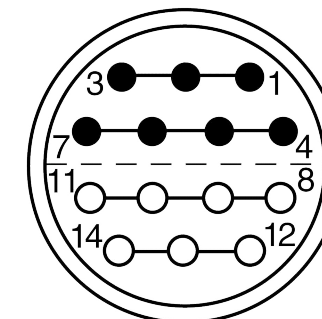

All dimensions are in millimeters (mm)

Alignment Key
Front View

Insert Configuration
Rear View

Note:

1) This picture is generic and for illustrative purposes only, and may show different keying, materials, colour, finish, and contact configuration. Minor shape or feature variations to actual item may be present.

All additional information are documented on the datasheet (See below link or QR Code)
www.lemo.com/pdf/FFA.3E.314.CLAC11.pdf

| | | | | | | | | |
|-------|--------|----------------|---------|-----------|---------|-------------|---------|---------|
| Model | Series | Insert Config. | Housing | Insulator | Contact | Collet Type | Cable Ø | Variant |
| FFA | .3E | .314 | .CLAC | 11 | | | | |