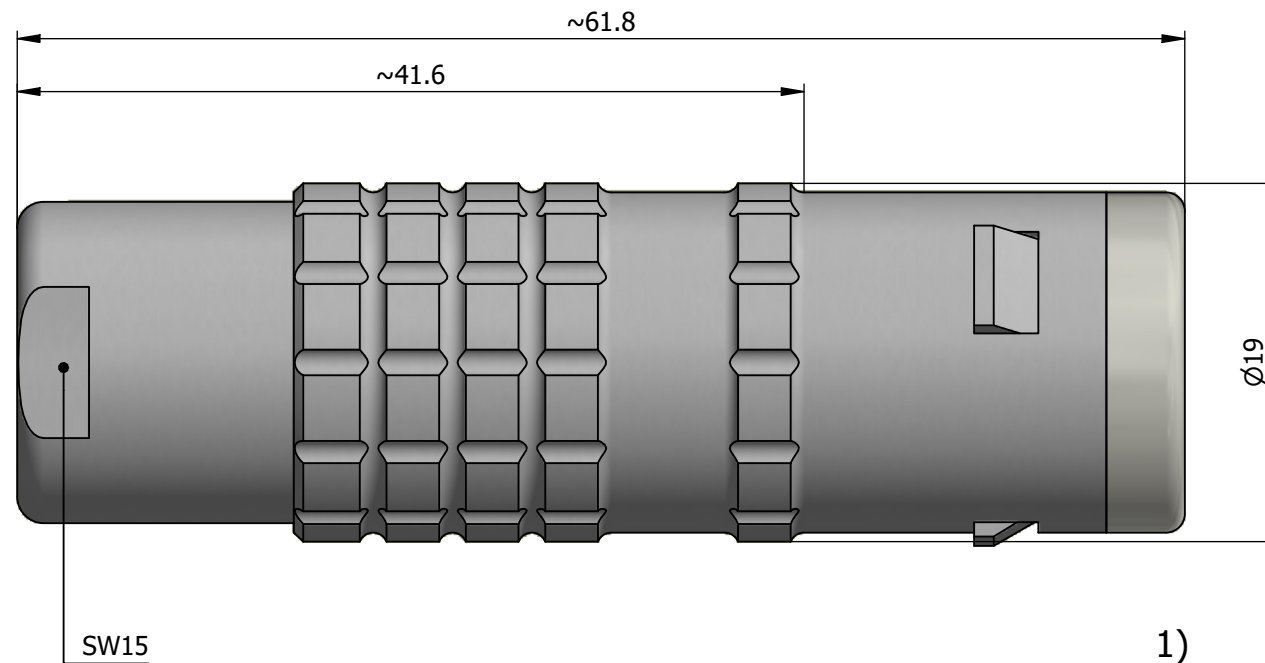

All dimensions are in millimeters (mm)

Alignment Key
Front View

Insert Configuration
Rear View

Note:

1) This picture is generic and for illustrative purposes only, and may show different keying, materials, colour, finish, and contact configuration. Minor shape or feature variations to actual item may be present.

All additional information are documented on the datasheet (See below link or QR Code)
www.lemo.com/pdf/FFA.3E.314.CLAC11.pdf

| | | | | | | | | |
|-------|--------|----------------|---------|-----------|---------|-------------|---------|---------|
| Model | Series | Insert Config. | Housing | Insulator | Contact | Collet Type | Cable Ø | Variant |
| FFA | .3E | .314 | .CLAC | 11 | | | | |