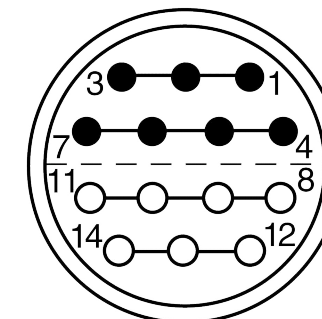

All dimensions are in millimeters (mm)

Alignment Key
Front View

Insert Configuration
Rear View

Note:

1) This picture is generic and for illustrative purposes only, and may show different keying, materials, colour, finish, and contact configuration. Minor shape or feature variations to actual item may be present.

All additional information are documented on the datasheet (See below link or QR Code)
www.lemo.com/pdf/FFA.3E.314.CLAC70.pdf

Model	Series	Insert Config.	Housing	Insulator	Contact	Collet Type	Cable Ø	Variant
FFA.3E.314.CLAC70								