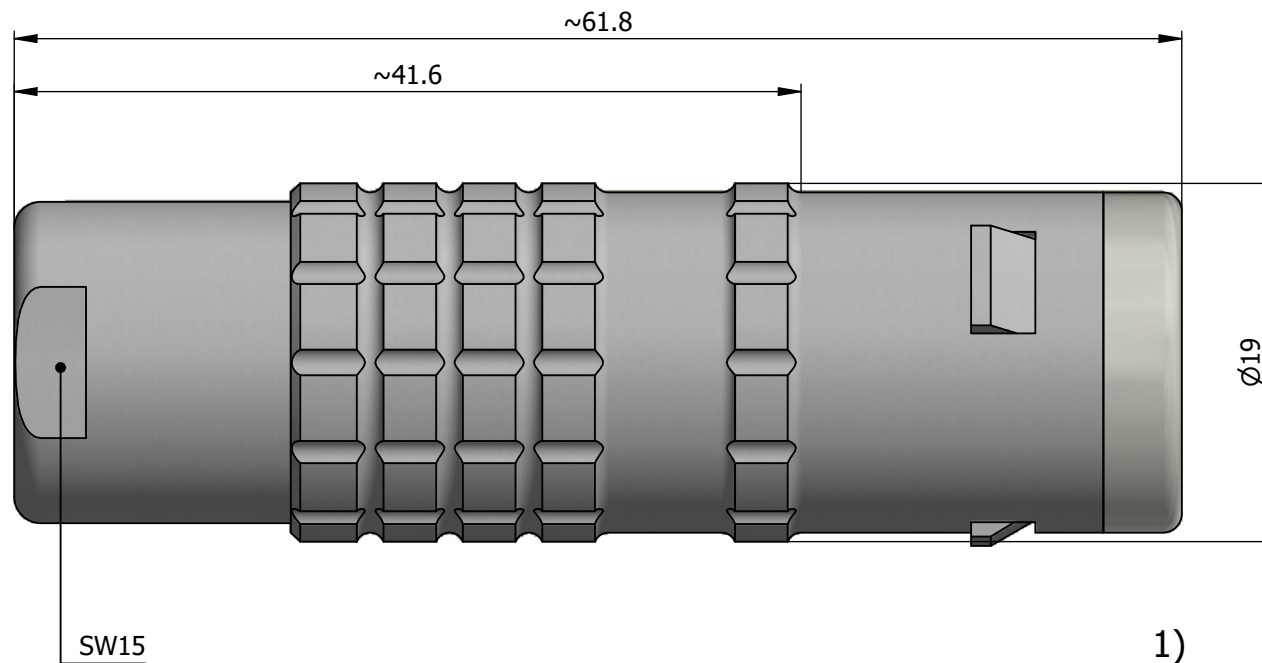

All dimensions are in millimeters (mm)

Alignment Key
Front View

Insert Configuration
Rear View

Note:

1) This picture is generic and for illustrative purposes only, and may show different keying, materials, colour, finish, and contact configuration. Minor shape or feature variations to actual item may be present.

All additional information are documented on the datasheet (See below link or QR Code)
www.lemo.com/pdf/FFA.3E.314.CLAC70.pdf

Model	Series	Insert Config.	Housing	Insulator	Contact	Collet Type	Cable Ø	Variant
FFA.3E.314.CLAC70								