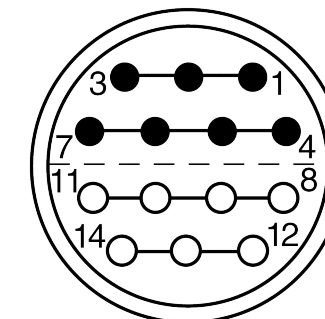

All dimensions are in millimeters (mm)

Alignment Key
Front View

Insert Configuration
Rear View

Note:

1) This picture is generic and for illustrative purposes only, and may show different keying, materials, colour, finish, and contact configuration. Minor shape or feature variations to actual item may be present.

All additional information are documented on the datasheet (See below link or QR Code)
www.lemo.com/pdf/FFA.3E.314.CLAC80.pdf

Model	Series	Insert Config.	Housing	Insulator	Contact	Collet Type	Cable Ø	Variant
FFA	.3E	.314	.CLAC	80				