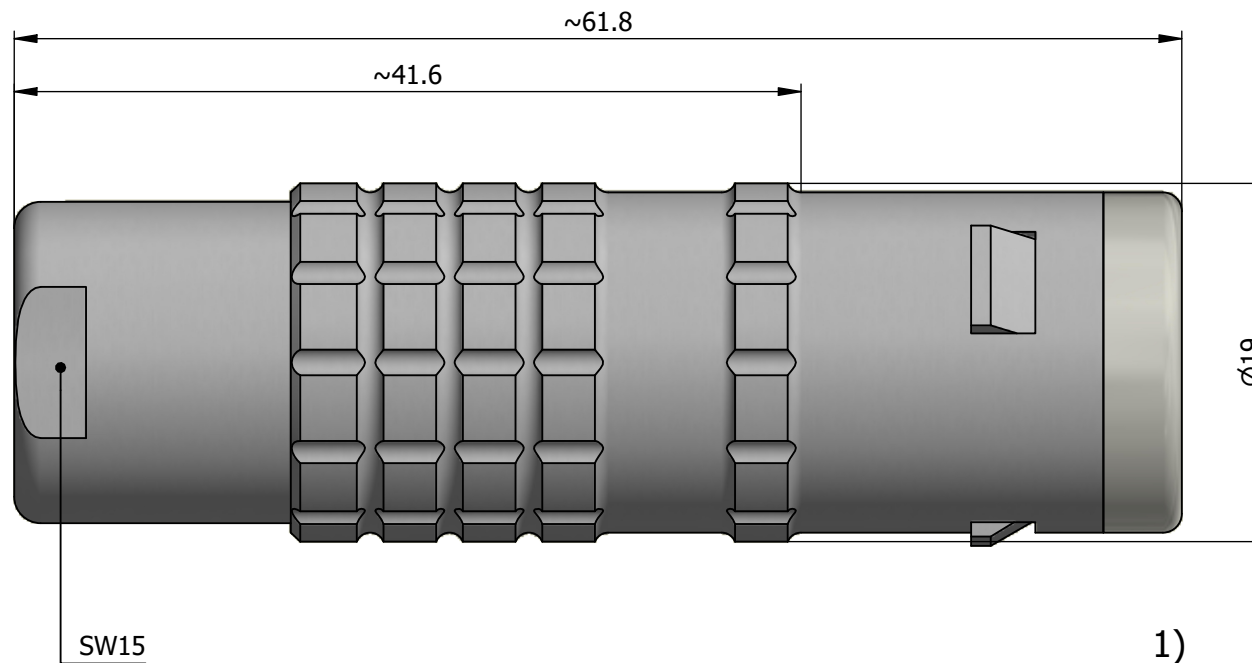

All dimensions are in millimeters (mm)

Alignment Key
Front View

Insert Configuration
Rear View

Note:

1) This picture is generic and for illustrative purposes only, and may show different keying, materials, colour, finish, and contact configuration. Minor shape or feature variations to actual item may be present.

All additional information are documented on the datasheet (See below link or QR Code)
www.lemo.com/pdf/FFA.3E.314.CLAC80.pdf

Model	Series	Insert Config.	Housing	Insulator	Contact	Collet Type	Cable Ø	Variant
FFA	.3E	.314	.CLAC	80				