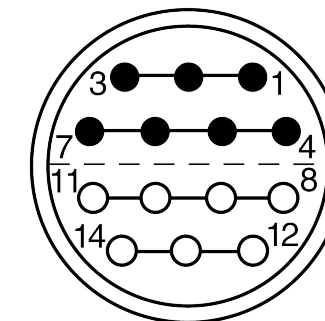

All dimensions are in millimeters (mm)

Alignment Key
Front View

Insert Configuration
Rear View

Note:

1) This picture is generic and for illustrative purposes only, and may show different keying, materials, colour, finish, and contact configuration. Minor shape or feature variations to actual item may be present.

All additional information are documented on the datasheet (See below link or QR Code)
www.lemo.com/pdf/FFA.3E.314.CLAC85.pdf

| | | | | | | | | |
|-------|--------|----------------|---------|-----------|---------|-------------|---------|---------|
| Model | Series | Insert Config. | Housing | Insulator | Contact | Collet Type | Cable Ø | Variant |
| FFA | .3E | .314 | .CLAC | 85 | | | | |