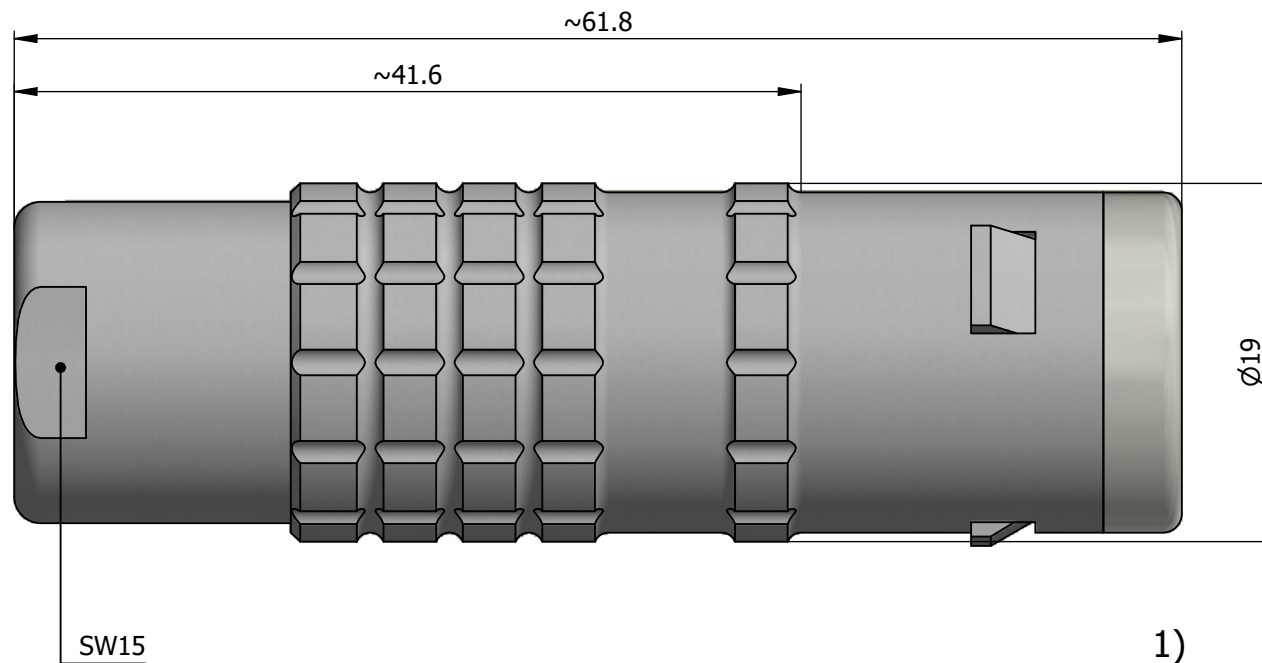

All dimensions are in millimeters (mm)

Alignment Key
Front View

Insert Configuration
Rear View

Note:

1) This picture is generic and for illustrative purposes only, and may show different keying, materials, colour, finish, and contact configuration. Minor shape or feature variations to actual item may be present.

All additional information are documented on the datasheet (See below link or QR Code)
www.lemo.com/pdf/FFA.3E.314.CLAC85.pdf

| | | | | | | | | |
|-------|--------|----------------|---------|-----------|---------|-------------|---------|---------|
| Model | Series | Insert Config. | Housing | Insulator | Contact | Collet Type | Cable Ø | Variant |
| FFA | .3E | .314 | .CLAC | 85 | | | | |