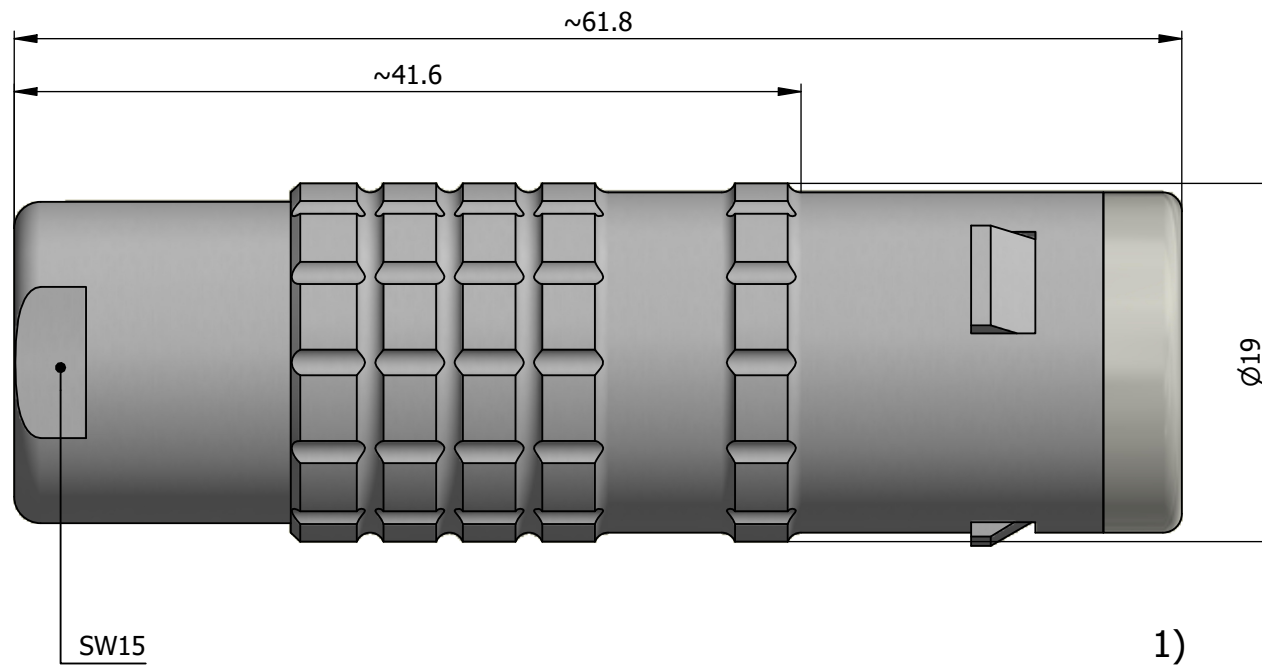

All dimensions are in millimeters (mm)

Alignment Key
Front View

Insert Configuration
Rear View

Note:

1) This picture is generic and for illustrative purposes only, and may show different keying, materials, colour, finish, and contact configuration. Minor shape or feature variations to actual item may be present.

All additional information are documented on the datasheet (See below link or QR Code)
www.lemo.com/pdf/FFA.3E.316.CLAC11.pdf

Model	Series	Insert Config.	Housing	Insulator	Contact	Collet Type	Cable Ø	Variant
FFA	.3E	.316						CLAC11

 Datasheet	Straight plug, cable collet Series 3E		Drawn 11.11.2024 MARI/MARI
	 LEMO SA Chemin des Champs-Courbes 28 1024 Ecublens - SWITZERLAND		Checked 11.11.2024 OBAR
	Tel. (+41 21) 695 16 00 email : info@lemo.com www.lemo.com		Modified 00 11.11.2024/MARI
	CD		DO NOT SCALE DRAWING
FFA.3E.316.CLAC11			