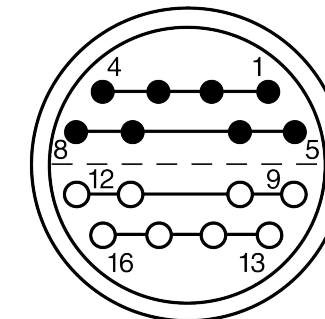

All dimensions are in millimeters (mm)

Alignment Key
Front View

Insert Configuration
Rear View

Note:

1) This picture is generic and for illustrative purposes only, and may show different keying, materials, colour, finish, and contact configuration. Minor shape or feature variations to actual item may be present.

All additional information are documented on the datasheet (See below link or QR Code)
www.lemo.com/pdf/FFA.3E.316.CLAC11.pdf

Model	Series	Insert Config.	Housing	Insulator	Contact	Collet Type	Cable Ø	Variant
FFA	.3E	.316						CLAC11

 Datasheet	Straight plug, cable collet Series 3E		Drawn 11.11.2024 MARI/MARI
	 LEMO SA Chemin des Champs-Courbes 28 1024 Ecublens - SWITZERLAND		Checked 11.11.2024 OBAR
	Tel. (+41 21) 695 16 00 email : info@lemo.com www.lemo.com		Modified 00 11.11.2024/MARI
	CD		DO NOT SCALE DRAWING
FFA.3E.316.CLAC11			