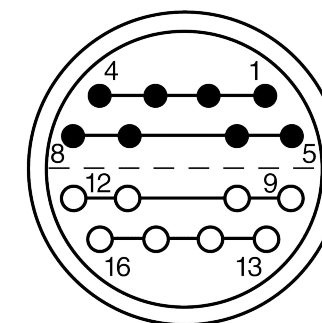

All dimensions are in millimeters (mm)

Alignment Key
Front View

Insert Configuration
Rear View

Note:

1) This picture is generic and for illustrative purposes only, and may show different keying, materials, colour, finish, and contact configuration. Minor shape or feature variations to actual item may be present.

All additional information are documented on the datasheet (See below link or QR Code)
www.lemo.com/pdf/FFA.3E.316.CLAC45.pdf

Model	Series	Insert Config.	Housing	Insulator	Contact	Collet Type	Cable Ø	Variant
FFA	.3E	.316	.CLAC					45