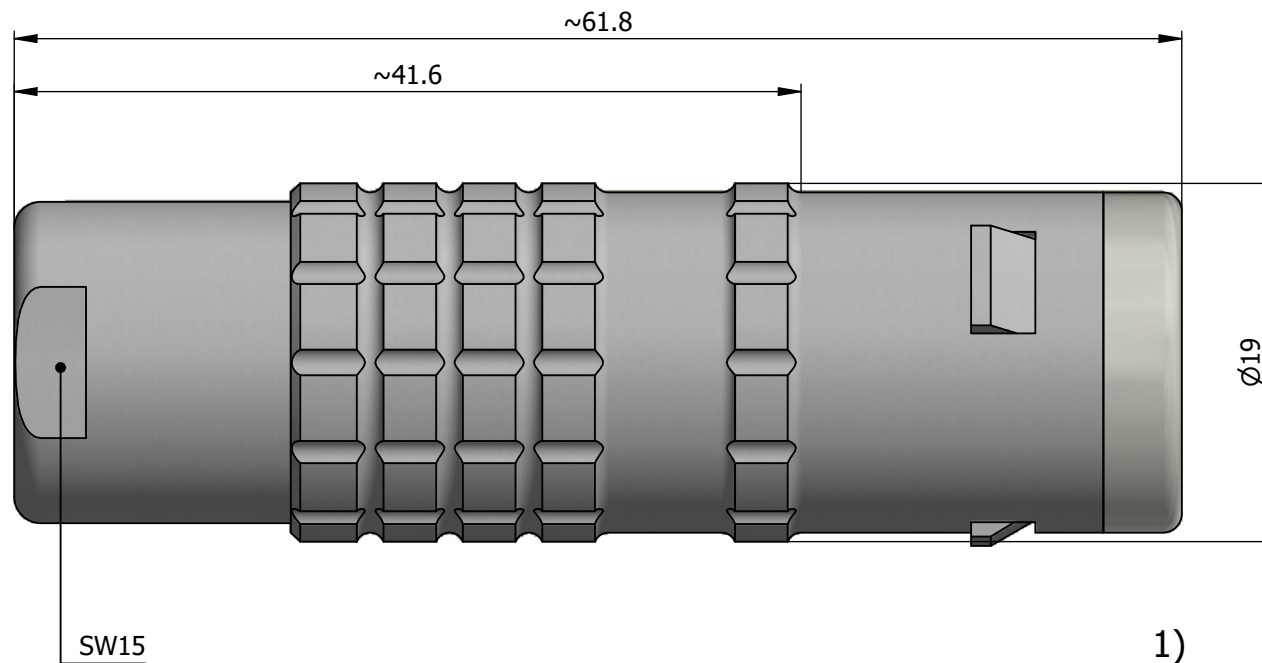

All dimensions are in millimeters (mm)

Alignment Key
Front View

Insert Configuration
Rear View

Note:

1) This picture is generic and for illustrative purposes only, and may show different keying, materials, colour, finish, and contact configuration. Minor shape or feature variations to actual item may be present.

All additional information are documented on the datasheet (See below link or QR Code)
www.lemo.com/pdf/FFA.3E.316.CLAC45.pdf

Model	Series	Insert Config.	Housing	Insulator	Contact	Collet Type	Cable Ø	Variant
FFA	.3E	.316	.CLAC					45