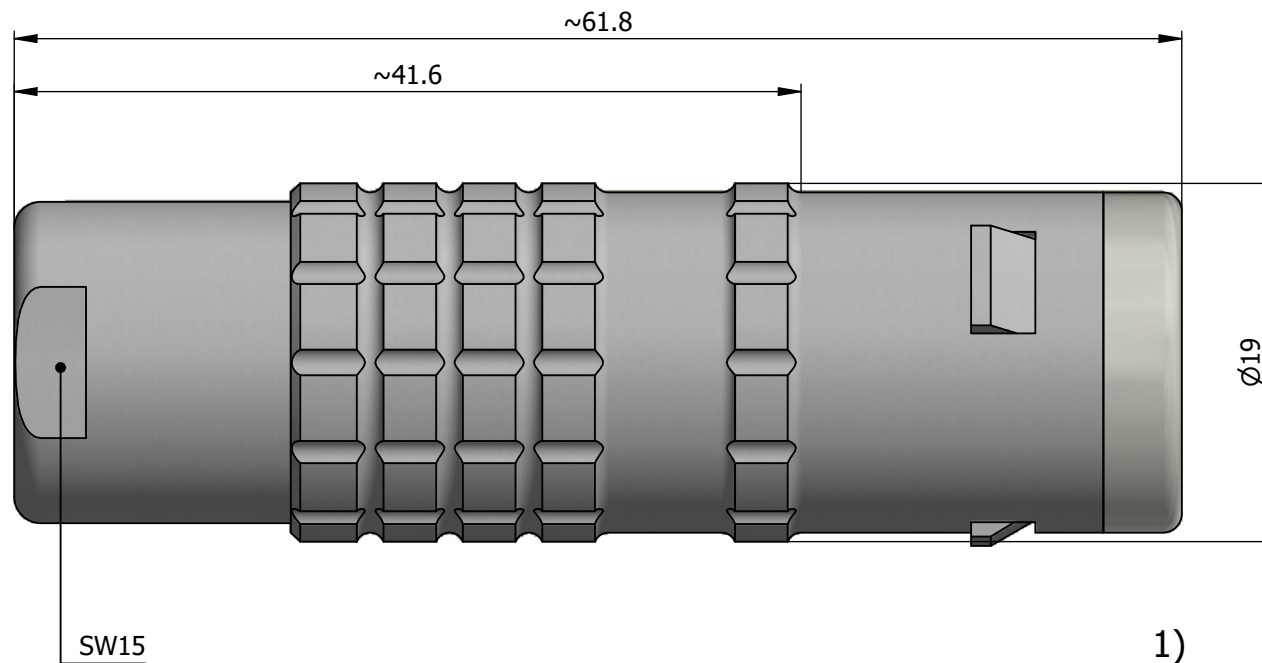

All dimensions are in millimeters (mm)

Alignment Key
Front View

Insert Configuration
Rear View

Note:

1) This picture is generic and for illustrative purposes only, and may show different keying, materials, colour, finish, and contact configuration. Minor shape or feature variations to actual item may be present.

All additional information are documented on the datasheet (See below link or QR Code)
www.lemo.com/pdf/FFA.3E.316.CLAC85.pdf

Model	Series	Insert Config.	Housing	Insulator	Contact	Collet Type	Cable Ø	Variant
FFA	.3E	.316	.CLAC	85				