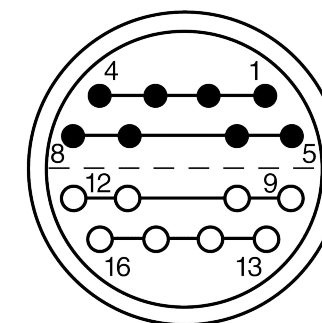

All dimensions are in millimeters (mm)

Alignment Key
Front View

Insert Configuration
Rear View

Note:

1) This picture is generic and for illustrative purposes only, and may show different keying, materials, colour, finish, and contact configuration. Minor shape or feature variations to actual item may be present.

All additional information are documented on the datasheet (See below link or QR Code)
www.lemo.com/pdf/FFA.3E.316.CLAC85.pdf

Model	Series	Insert Config.	Housing	Insulator	Contact	Collet Type	Cable Ø	Variant
FFA	.3E	.316	.CLAC	85				