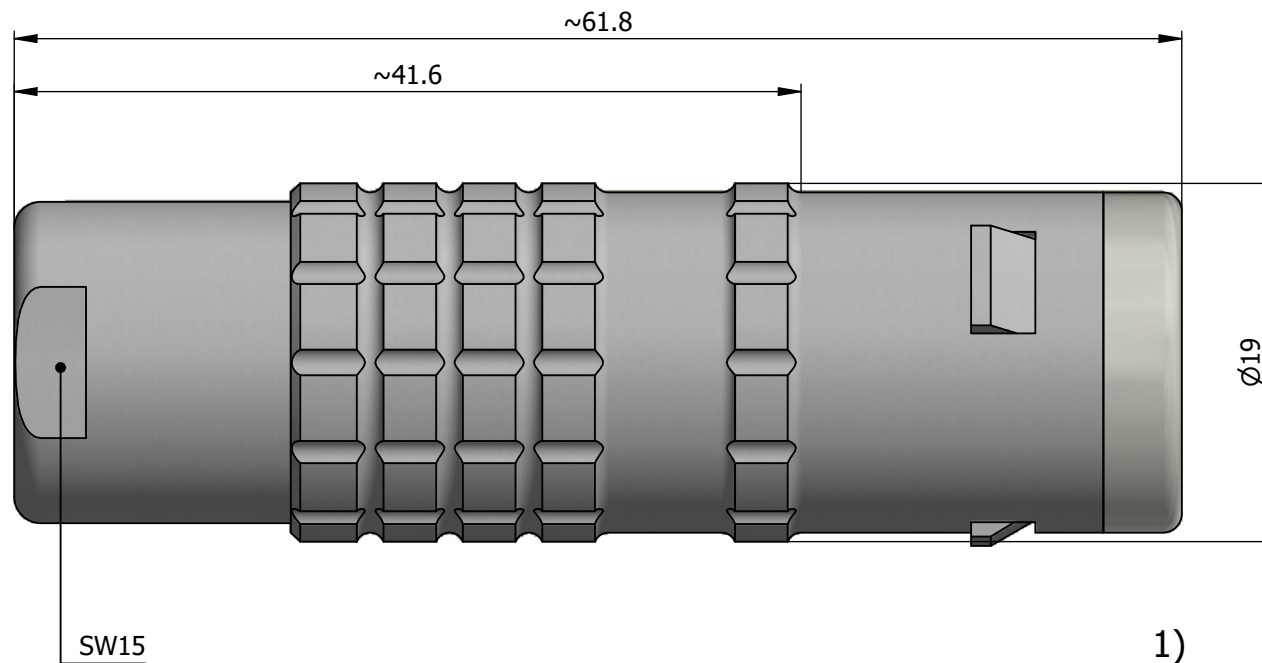

All dimensions are in millimeters (mm)

Alignment Key  
Front View

Insert Configuration  
Rear View

**Note:**

1) This picture is generic and for illustrative purposes only, and may show different keying, materials, colour, finish, and contact configuration. Minor shape or feature variations to actual item may be present.

All additional information are documented on the datasheet (See below link or QR Code)  
[www.lemo.com/pdf/FFA.3E.318.CLAC11.pdf](http://www.lemo.com/pdf/FFA.3E.318.CLAC11.pdf)

Model	Series	Insert Config.	Housing	Insulator	Contact	Collet Type	Cable Ø	Variant
FFA	.3E	.318	.CLAC					11