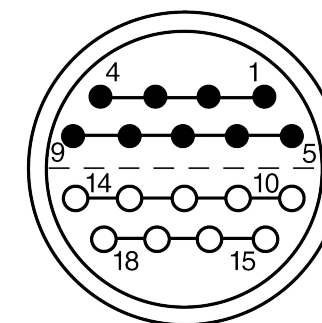

All dimensions are in millimeters (mm)

Alignment Key  
Front View

Insert Configuration  
Rear View

**Note:**

1) This picture is generic and for illustrative purposes only, and may show different keying, materials, colour, finish, and contact configuration. Minor shape or feature variations to actual item may be present.

All additional information are documented on the datasheet (See below link or QR Code)  
[www.lemo.com/pdf/FFA.3E.318.CLAC11.pdf](http://www.lemo.com/pdf/FFA.3E.318.CLAC11.pdf)

Model	Series	Insert Config.	Housing	Insulator	Contact	Collet Type	Cable Ø	Variant
FFA	.3E	.318	.CLAC					11

Datasheet

**Straight plug, cable collet**

Series 3E

**LEMO**  
 LEMO SA  
 Chemin des Champs-Courbes 28  
 1024 Ecublens - SWITZERLAND

Tel. (+41 21) 695 16 00  
 email : info@lemo.com  
 www.lemo.com

CD

Drawn	11.11.2024	MARI/MARI
Checked	11.11.2024	OBAR
Modified	00	11.11.2024/MARI
DO NOT SCALE DRAWING		