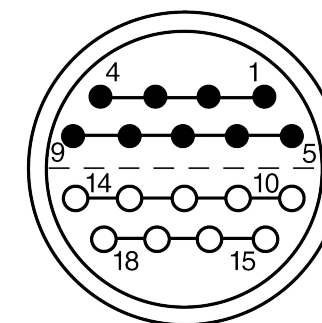

All dimensions are in millimeters (mm)

Alignment Key
Front View

Insert Configuration
Rear View

Note:

1) This picture is generic and for illustrative purposes only, and may show different keying, materials, colour, finish, and contact configuration. Minor shape or feature variations to actual item may be present.

All additional information are documented on the datasheet (See below link or QR Code)
www.lemo.com/pdf/FFA.3E.318.CLAC80.pdf

Model	Series	Insert Config.	Housing	Insulator	Contact	Collet Type	Cable Ø	Variant
FFA	3E	318	CLAC	80				

Straight plug, cable collet
Series 3E

Tel. (+41 21) 695 16 00
email : info@lemo.com
www.lemo.com

CD

Drawn	11.11.2024	MARI/MARI
Checked	11.11.2024	OBAR
Modified	00	11.11.2024/MARI
DO NOT SCALE DRAWING		

FFA.3E.318.CLAC80