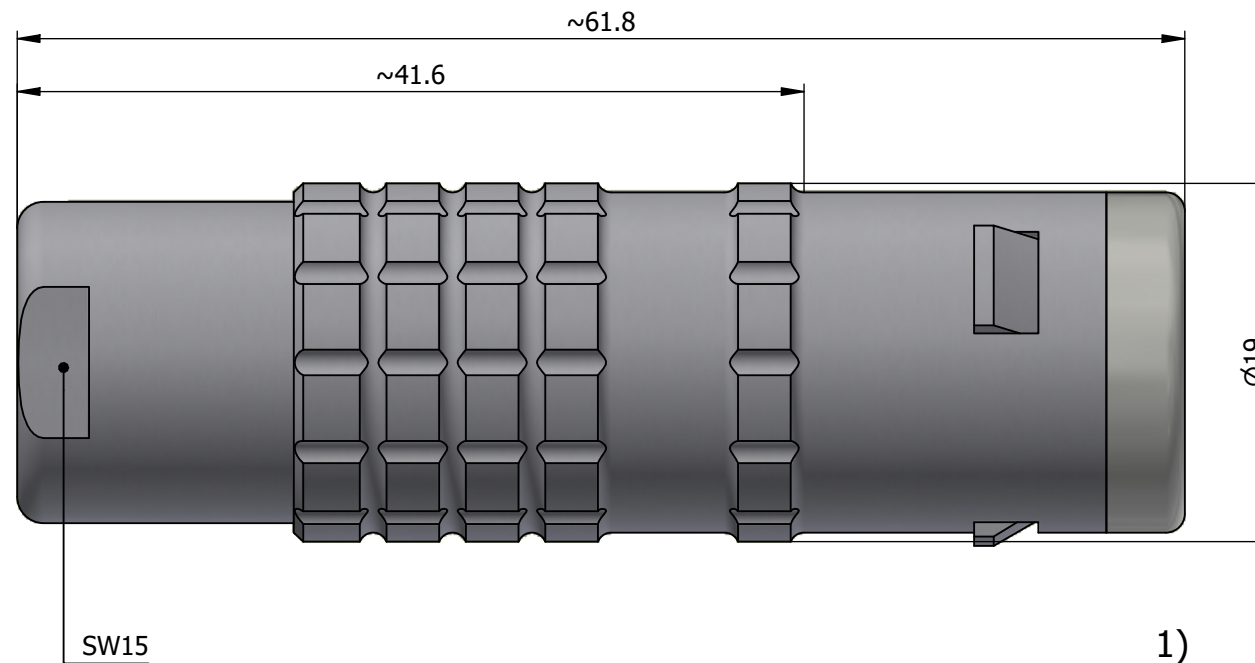

All dimensions are in millimeters (mm)

Alignment Key
Front View

Insert Configuration
Rear View

Note:

1) This picture is generic and for illustrative purposes only, and may show different keying, materials, colour, finish, and contact configuration. Minor shape or feature variations to actual item may be present.

All additional information are documented on the datasheet (See below link or QR Code)
www.lemo.com/pdf/FFA.3E.318.CLAC80.pdf

Model	Series	Insert Config.	Housing	Insulator	Contact	Collet Type	Cable Ø	Variant
FFA	3E	318	CLAC	80				