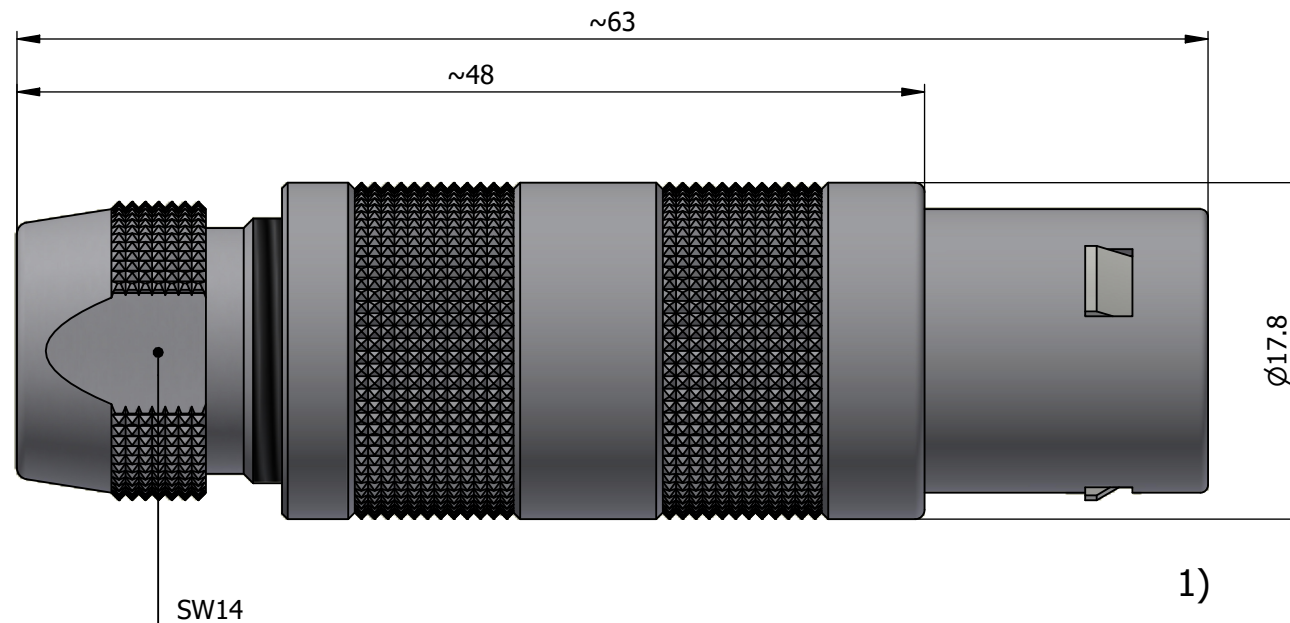

All dimensions are in millimeters (mm)

Alignment Key
Front View

Insert Configuration
Rear View

Note:

1) This picture is generic and for illustrative purposes only, and may show different keying, materials, colour, finish, and contact configuration. Minor shape or feature variations to actual item may be present.

All additional information are documented on the datasheet (See below link or QR Code)
www.lemo.com/pdf/FFA.3S.140.CLAL11.pdf

Model	Series	Insert Config.	Housing	Insulator	Contact	Collet Type	Cable Ø	Variant
FFA	3S	140	CLAL	11				