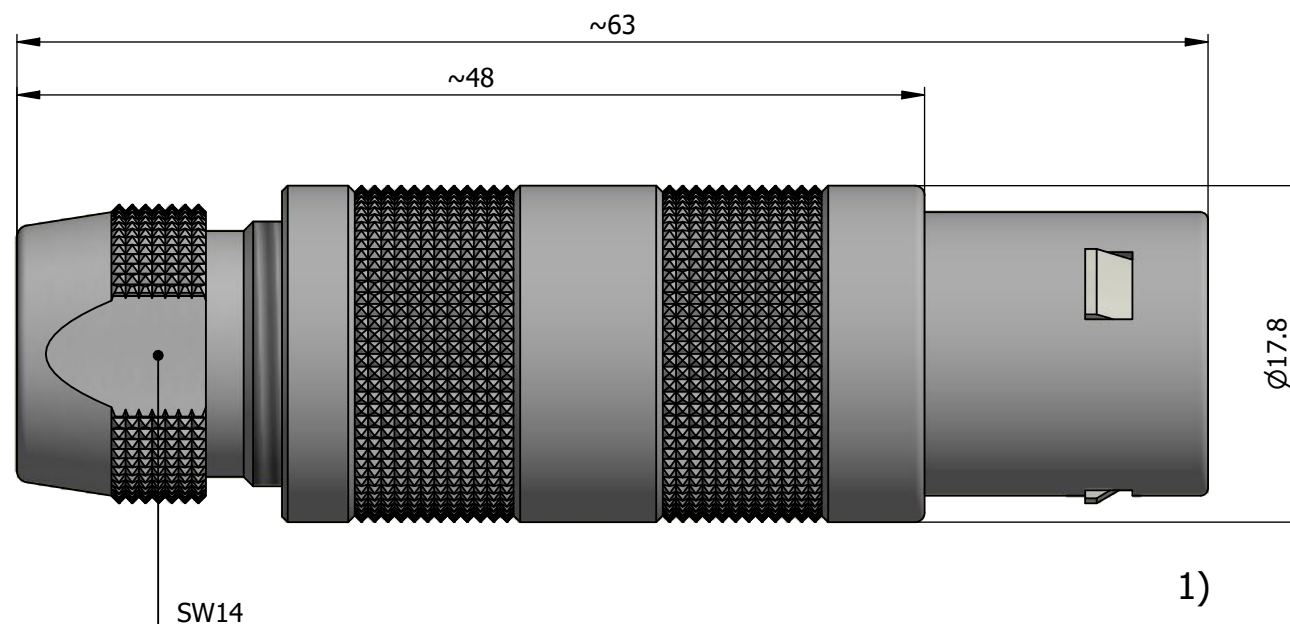

All dimensions are in millimeters (mm)

Alignment Key
Front View

Insert Configuration
Rear View

Note:

1) This picture is generic and for illustrative purposes only, and may show different keying, materials, colour, finish, and contact configuration. Minor shape or feature variations to actual item may be present.

All additional information are documented on the datasheet (See below link or QR Code)
www.lemo.com/pdf/FFA.3S.140.CTAC72.pdf

Model	Series	Insert Config.	Housing	Insulator	Contact	Collet Type	Cable Ø	Variant
FFA	3S	140						CTAC72