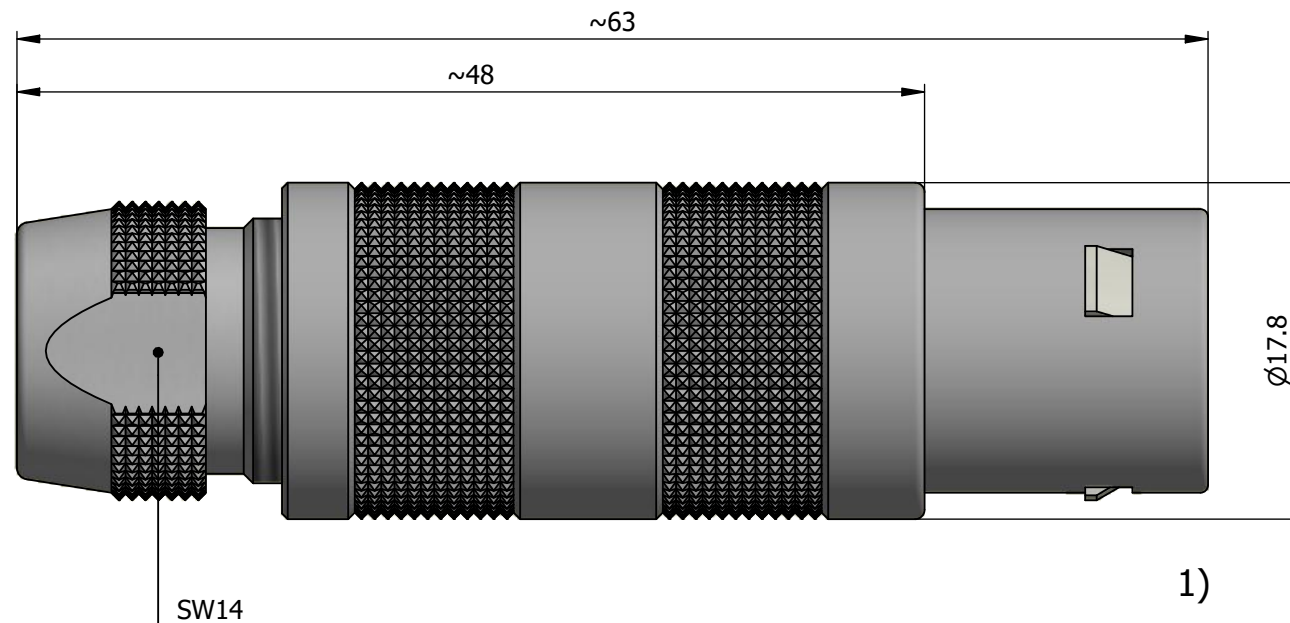

All dimensions are in millimeters (mm)

Alignment Key
Front View

Insert Configuration
Rear View

Note:

1) This picture is generic and for illustrative purposes only, and may show different keying, materials, colour, finish, and contact configuration. Minor shape or feature variations to actual item may be present.

All additional information are documented on the datasheet (See below link or QR Code)
www.lemo.com/pdf/FFA.3S.160.CLAC57.pdf

Model	Series	Insert Config.	Housing	Insulator	Contact	Collet Type	Cable Ø	Variant
FFA	3S	160						CLAC57