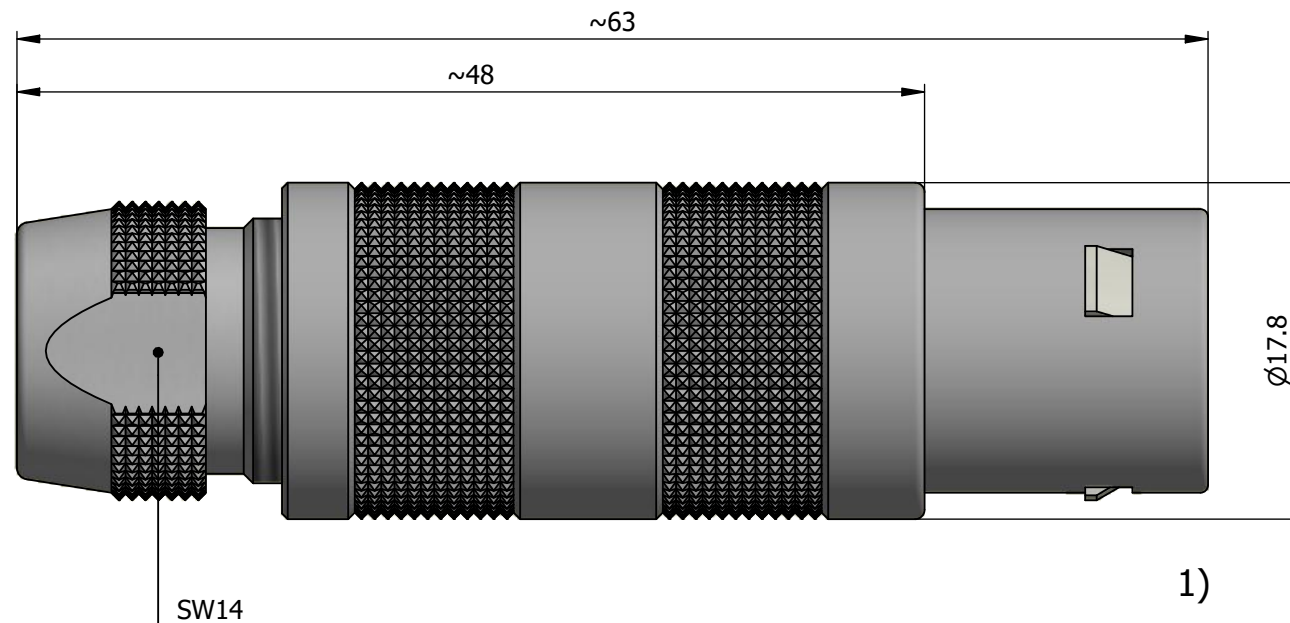

All dimensions are in millimeters (mm)

Alignment Key  
Front View

Insert Configuration  
Rear View

**Note:**

1) This picture is generic and for illustrative purposes only, and may show different keying, materials, colour, finish, and contact configuration. Minor shape or feature variations to actual item may be present.

All additional information are documented on the datasheet (See below link or QR Code)  
[www.lemo.com/pdf/FFA.3S.160.CLAC72.pdf](http://www.lemo.com/pdf/FFA.3S.160.CLAC72.pdf)

Model	Series	Insert Config.	Housing	Insulator	Contact	Collet Type	Cable Ø	Variant
FFA	3S	160						CLAC72