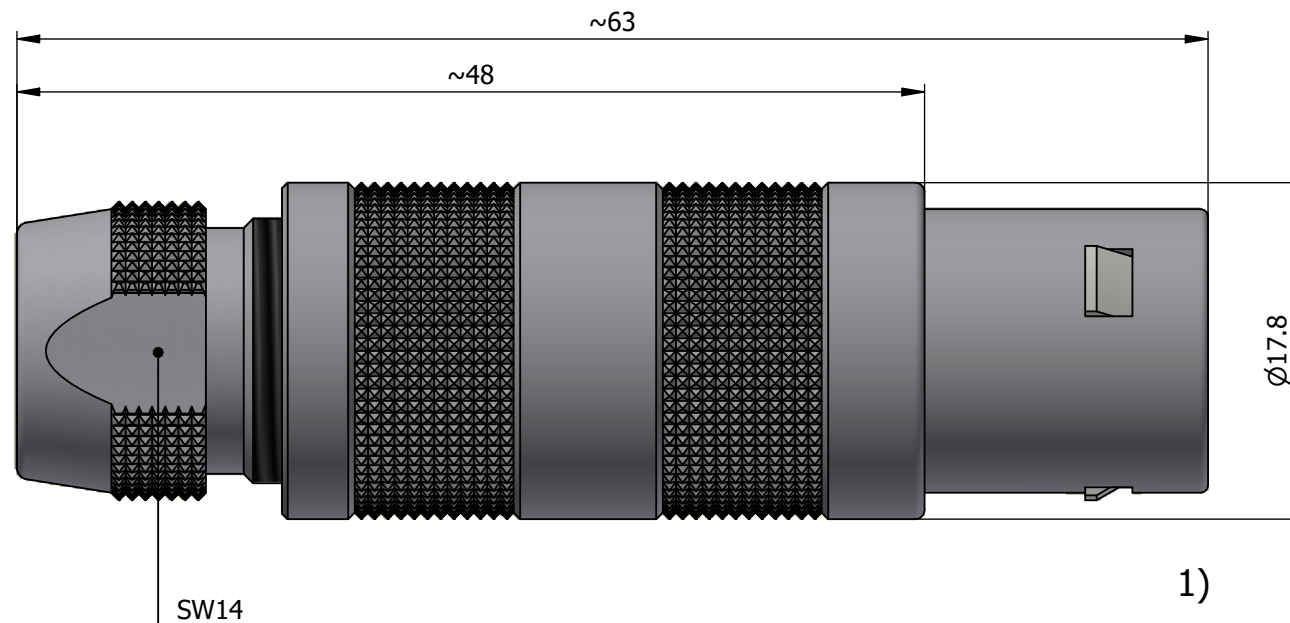

All dimensions are in millimeters (mm)

Alignment Key
Front View

Insert Configuration
Rear View

Note:

1) This picture is generic and for illustrative purposes only, and may show different keying, materials, colour, finish, and contact configuration. Minor shape or feature variations to actual item may be present.

All additional information are documented on the datasheet (See below link or QR Code)
www.lemo.com/pdf/FFA.3S.250.CTAC11.pdf

Model	Series	Insert Config.	Housing	Insulator	Contact	Collet Type	Cable Ø	Variant
FFA	3S	250						CTAC11