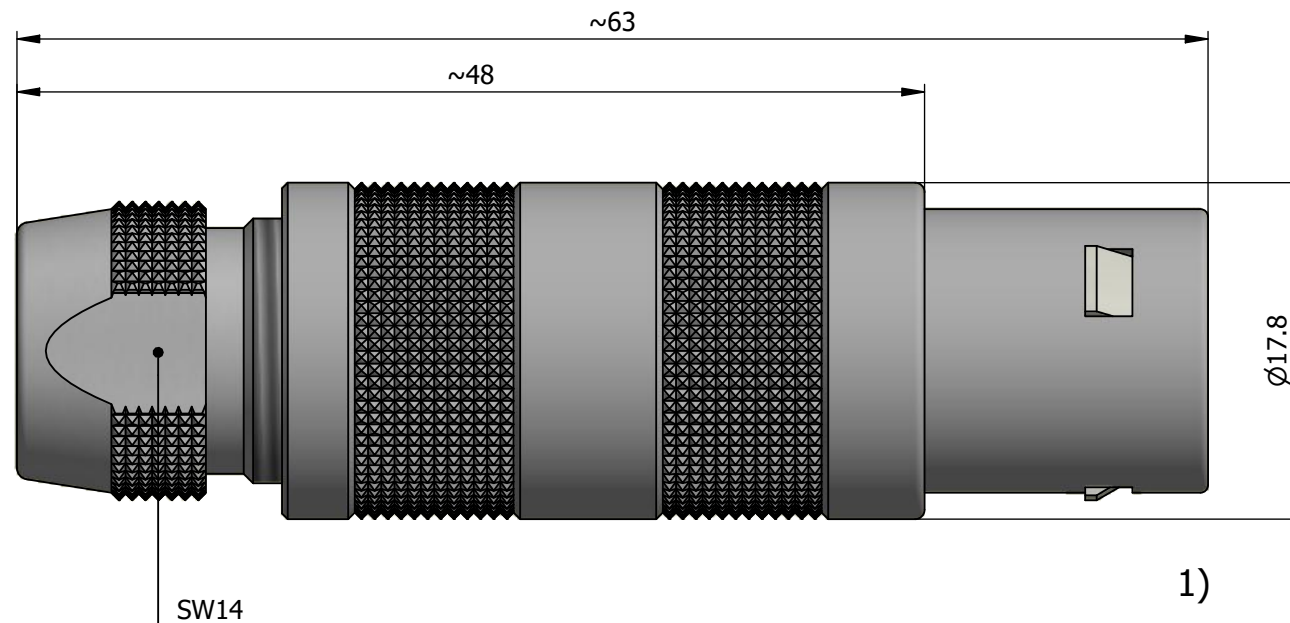

All dimensions are in millimeters (mm)

Alignment Key
Front View

Insert Configuration
Rear View

Note:

1) This picture is generic and for illustrative purposes only, and may show different keying, materials, colour, finish, and contact configuration. Minor shape or feature variations to actual item may be present.

All additional information are documented on the datasheet (See below link or QR Code)
www.lemo.com/pdf/FFA.3S.302.CLAC11.pdf

Model	Series	Insert Config.	Housing	Insulator	Contact	Collet Type	Cable Ø	Variant
FFA	3S	302						CLAC11