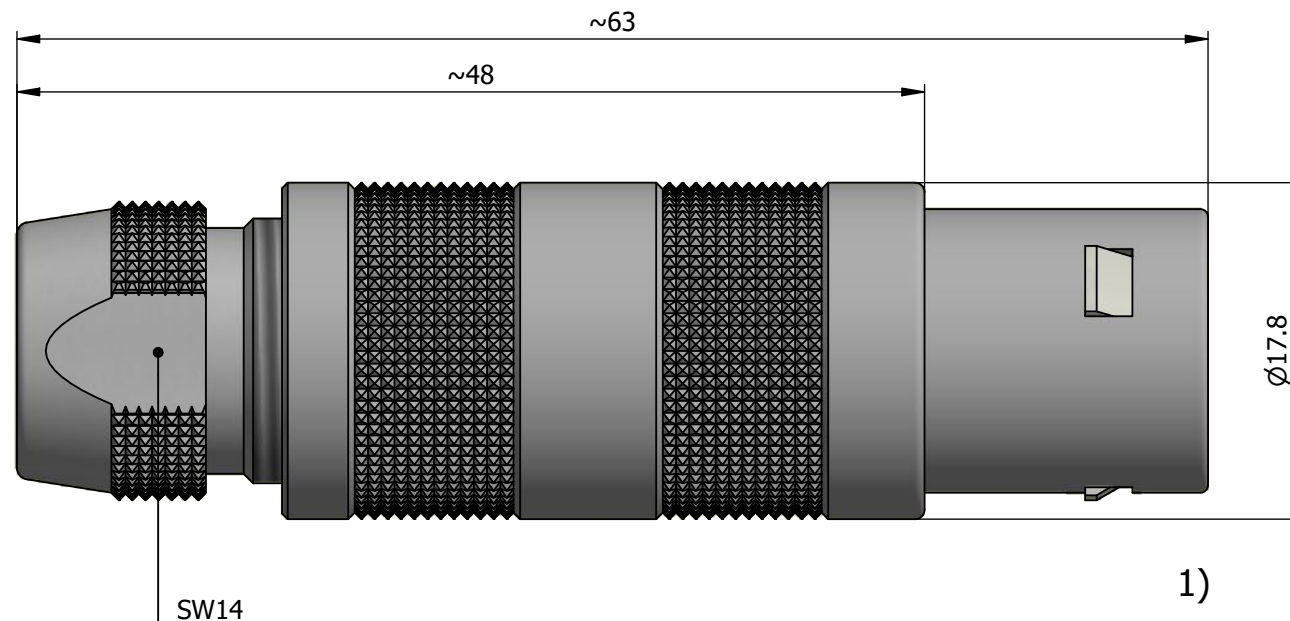

All dimensions are in millimeters (mm)

Alignment Key  
Front View

Insert Configuration  
Rear View

**Note:**

1) This picture is generic and for illustrative purposes only, and may show different keying, materials, colour, finish, and contact configuration. Minor shape or feature variations to actual item may be present.

All additional information are documented on the datasheet (See below link or QR Code)  
[www.lemo.com/pdf/FFA.3S.302.CLAC57.pdf](http://www.lemo.com/pdf/FFA.3S.302.CLAC57.pdf)

Model	Series	Insert Config.	Housing	Insulator	Contact	Collet Type	Cable Ø	Variant
FFA	3S	302	CLAC	57				

**Straight plug, cable collet**  
Series 3S

**LEMO**  
LEMO SA  
Chemin des Champs-Courbes 28  
1024 Ecublens - SWITZERLAND

Tel. (+41 21) 695 16 00  
email : info@lemo.com  
www.lemo.com

CD

Drawn	09.06.2022	MARI / MARI
Checked	09.06.2022	OBAR
Modified	00	09.06.2022 / MARI
DO NOT SCALE DRAWING		