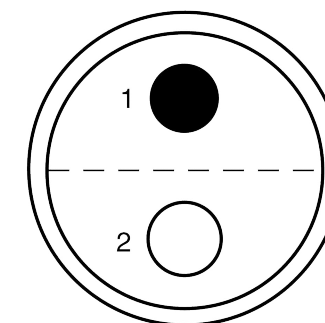

All dimensions are in millimeters (mm)

Alignment Key  
Front View

Insert Configuration  
Rear View

**Note:**

1) This picture is generic and for illustrative purposes only, and may show different keying, materials, colour, finish, and contact configuration. Minor shape or feature variations to actual item may be present.

All additional information are documented on the datasheet (See below link or QR Code)  
[www.lemo.com/pdf/FFA.3S.302.CLAC72.pdf](http://www.lemo.com/pdf/FFA.3S.302.CLAC72.pdf)

Model	Series	Insert Config.	Housing	Insulator	Contact	Collet Type	Cable Ø	Variant
FFA	3S	302						CLAC72