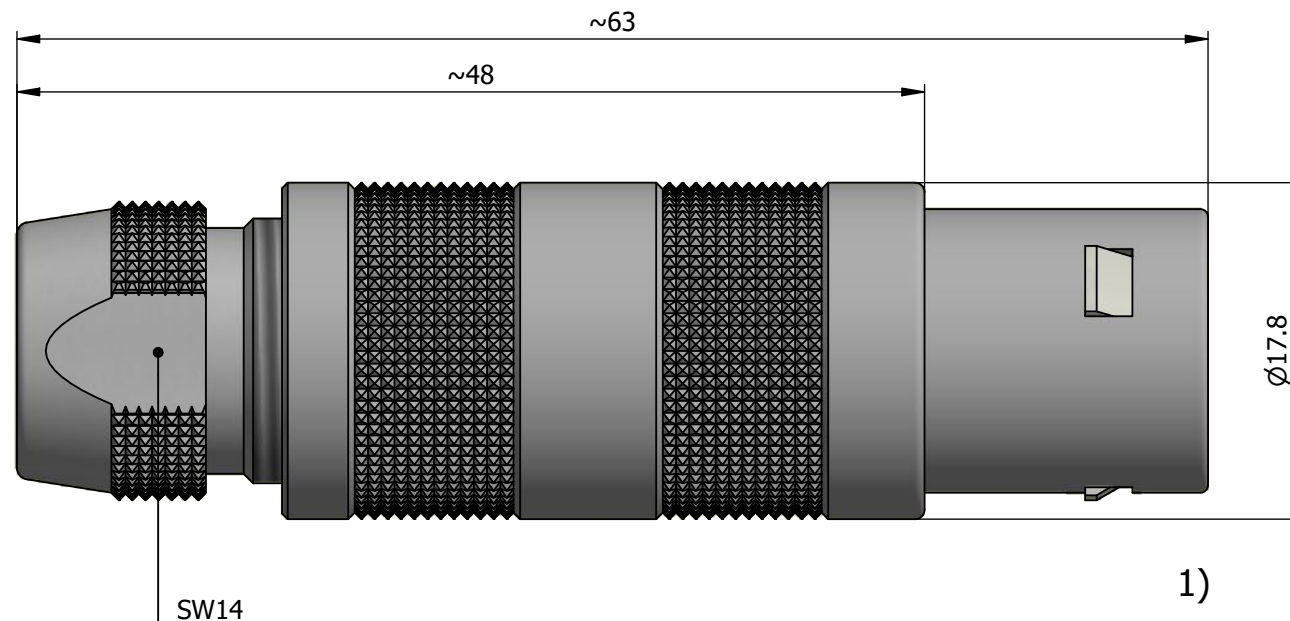

All dimensions are in millimeters (mm)

Alignment Key  
Front View

Insert Configuration  
Rear View

**Note:**

1) This picture is generic and for illustrative purposes only, and may show different keying, materials, colour, finish, and contact configuration. Minor shape or feature variations to actual item may be present.

All additional information are documented on the datasheet (See below link or QR Code)  
[www.lemo.com/pdf/FFA.3S.302.CLAC72.pdf](http://www.lemo.com/pdf/FFA.3S.302.CLAC72.pdf)

Model	Series	Insert Config.	Housing	Insulator	Contact	Collet Type	Cable Ø	Variant
FFA	3S	302						CLAC72

<p>Datasheet</p>	<p><b>Straight plug, cable collet</b></p> <p>Series 3S</p>		<p>Drawn 08.06.2022 MARI / MARI</p>
	<p>LEMO SA Chemin des Champs-Courbes 28 1024 Ecublens - SWITZERLAND</p>		<p>Checked 08.06.2022 OBAR</p>
	<p>Tel. (+41 21) 695 16 00 email : info@lemo.com www.lemo.com</p>		<p>Modified 00 08.06.2022 / MARI</p>
	<p>CD</p>		<p>DO NOT SCALE DRAWING</p>
<p><b>FFA.3S.302.CLAC72</b></p>			