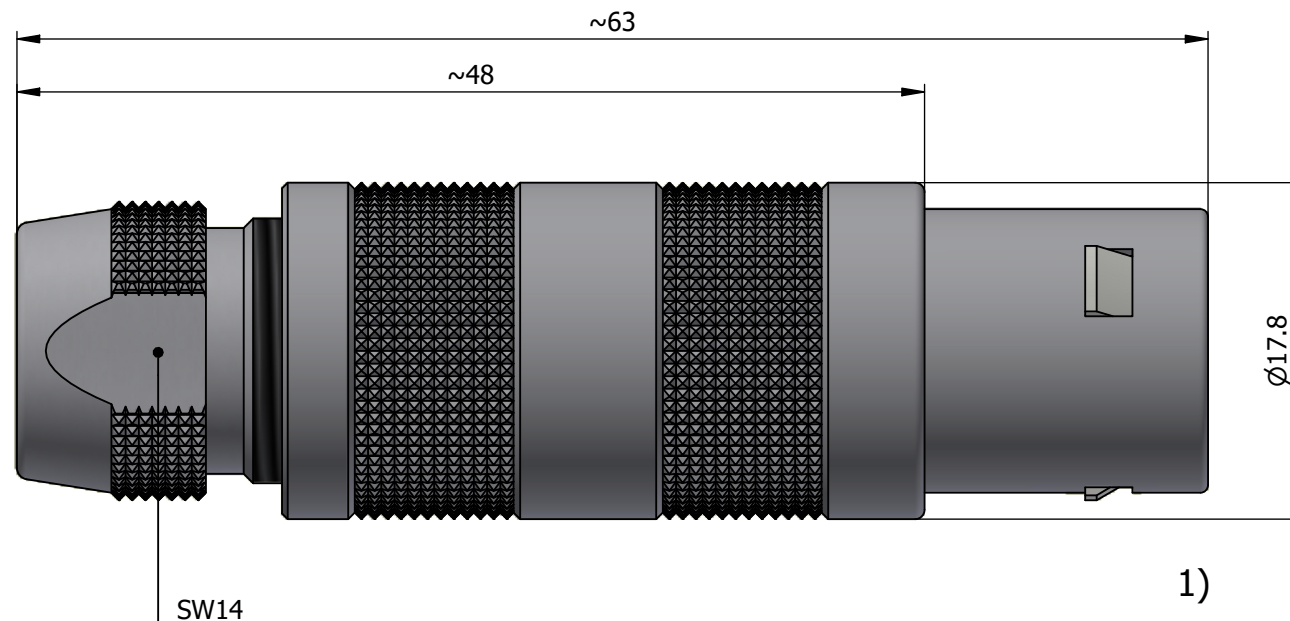

All dimensions are in millimeters (mm)

Alignment Key  
Front View

Insert Configuration  
Rear View

**Note:**

1) This picture is generic and for illustrative purposes only, and may show different keying, materials, colour, finish, and contact configuration. Minor shape or feature variations to actual item may be present.

All additional information are documented on the datasheet (See below link or QR Code)  
[www.lemo.com/pdf/FFA.3S.302.CLAL97.pdf](http://www.lemo.com/pdf/FFA.3S.302.CLAL97.pdf)

Model	Series	Insert Config.	Housing	Insulator	Contact	Collet Type	Cable Ø	Variant
FFA	3S	302	CLAL	97				