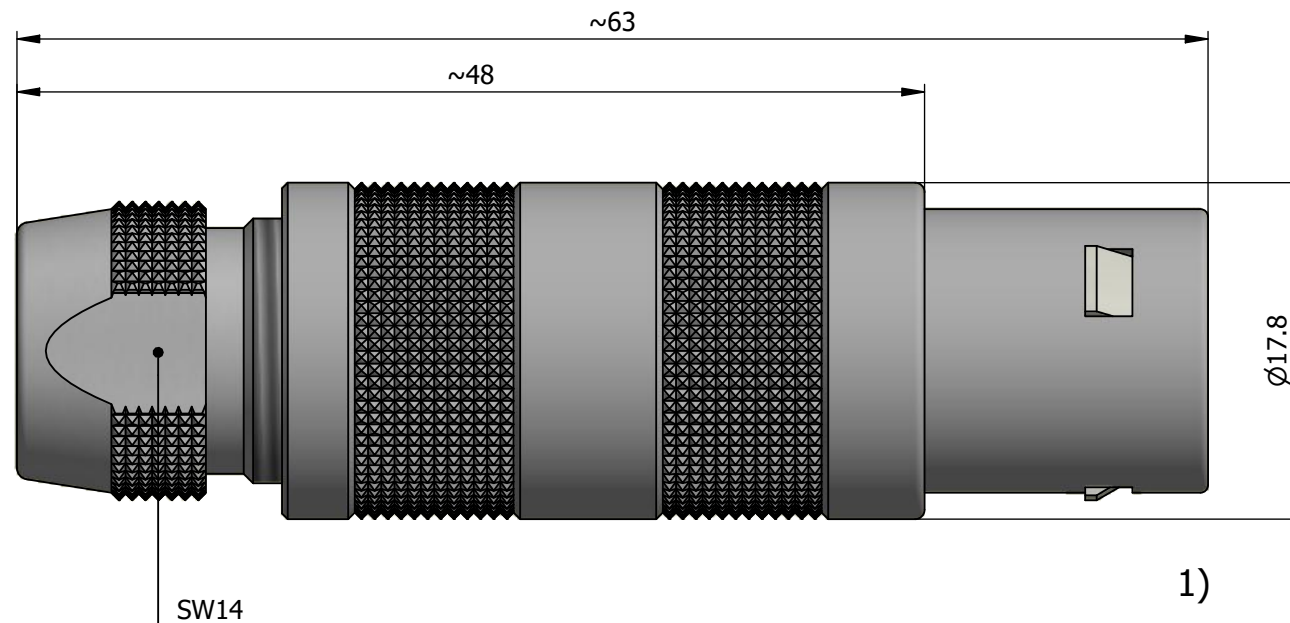

All dimensions are in millimeters (mm)

Alignment Key
Front View

Insert Configuration
Rear View

Note:

1) This picture is generic and for illustrative purposes only, and may show different keying, materials, colour, finish, and contact configuration. Minor shape or feature variations to actual item may be present.

All additional information are documented on the datasheet (See below link or QR Code)
www.lemo.com/pdf/FFA.3S.303.CLAC42.pdf

Model	Series	Insert Config.	Housing	Insulator	Contact	Collet Type	Cable Ø	Variant
FFA	3S	303						CLAC42