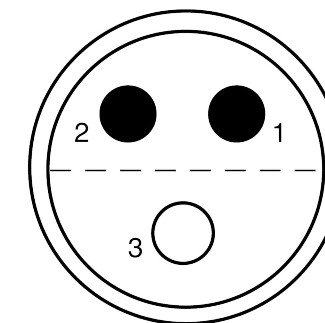

All dimensions are in millimeters (mm)

Alignment Key
Front View

Insert Configuration
Rear View

Note:

1) This picture is generic and for illustrative purposes only, and may show different keying, materials, colour, finish, and contact configuration. Minor shape or feature variations to actual item may be present.

All additional information are documented on the datasheet (See below link or QR Code)
www.lemo.com/pdf/FFA.3S.303.CLAC87.pdf

Model	Series	Insert Config.	Housing	Insulator	Contact	Collet Type	Cable Ø	Variant
FFA	3S	303	CLAC	87				