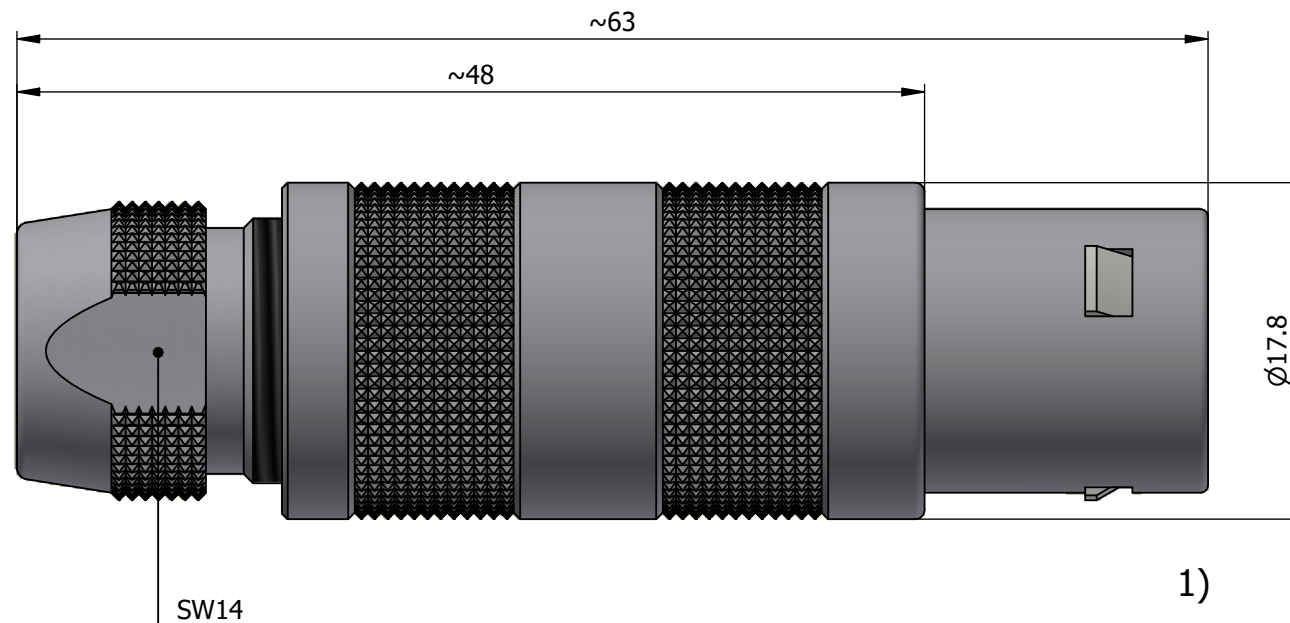

All dimensions are in millimeters (mm)

Alignment Key
Front View

Insert Configuration
Rear View

Note:

1) This picture is generic and for illustrative purposes only, and may show different keying, materials, colour, finish, and contact configuration. Minor shape or feature variations to actual item may be present.

All additional information are documented on the datasheet (See below link or QR Code)
www.lemo.com/pdf/FFA.3S.303.CLAC87.pdf

Model	Series	Insert Config.	Housing	Insulator	Contact	Collet Type	Cable Ø	Variant
FFA	3S	303	CLAC	87				