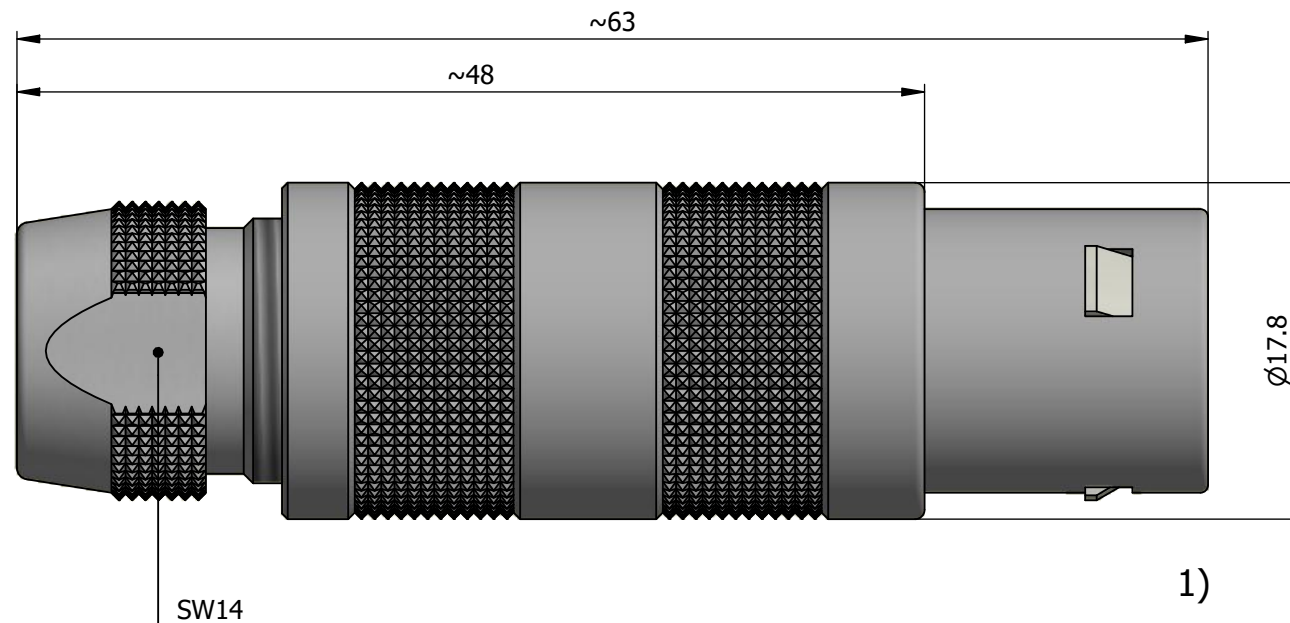

All dimensions are in millimeters (mm)

Alignment Key  
Front View

Insert Configuration  
Rear View

**Note:**

1) This picture is generic and for illustrative purposes only, and may show different keying, materials, colour, finish, and contact configuration. Minor shape or feature variations to actual item may be present.

All additional information are documented on the datasheet (See below link or QR Code)  
[www.lemo.com/pdf/FFA.3S.303.CLAC97.pdf](http://www.lemo.com/pdf/FFA.3S.303.CLAC97.pdf)

Model	Series	Insert Config.	Housing	Insulator	Contact	Collet Type	Cable Ø	Variant
FFA	3S	303						CLAC97

Datasheet

**Straight plug, cable collet**  
Series 3S

**LEMO**  
LEMO SA  
Chemin des Champs-Courbes 28  
1024 Ecublens - SWITZERLAND

Tel. (+41 21) 695 16 00  
email : info@lemo.com  
www.lemo.com

CD

Drawn	09.06.2022	MARI / MARI
Checked	09.06.2022	OBAR
Modified	00	09.06.2022 / MARI
DO NOT SCALE DRAWING		