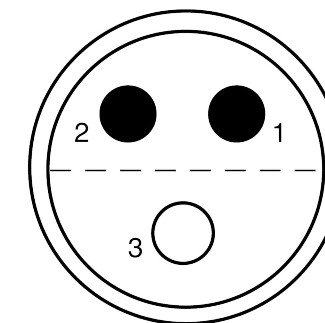

All dimensions are in millimeters (mm)

Alignment Key  
Front View

Insert Configuration  
Rear View

**Note:**

1) This picture is generic and for illustrative purposes only, and may show different keying, materials, colour, finish, and contact configuration. Minor shape or feature variations to actual item may be present.

All additional information are documented on the datasheet (See below link or QR Code)  
[www.lemo.com/pdf/FFA.3S.303.CLAC97.pdf](http://www.lemo.com/pdf/FFA.3S.303.CLAC97.pdf)

Model	Series	Insert Config.	Housing	Insulator	Contact	Collet Type	Cable Ø	Variant
FFA	3S	303						CLAC97