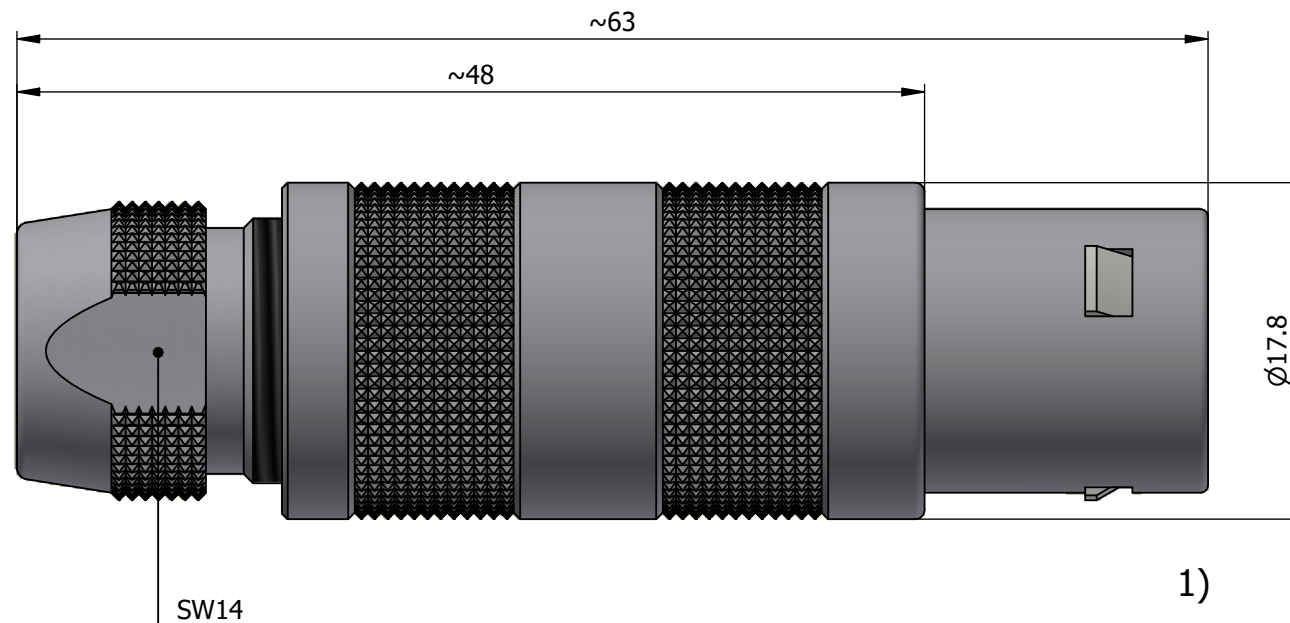

All dimensions are in millimeters (mm)

Alignment Key
Front View

Insert Configuration
Rear View

Note:

1) This picture is generic and for illustrative purposes only, and may show different keying, materials, colour, finish, and contact configuration. Minor shape or feature variations to actual item may be present.

All additional information are documented on the datasheet (See below link or QR Code)
www.lemo.com/pdf/FFA.3S.303.CLAL62.pdf

Model	Series	Insert Config.	Housing	Insulator	Contact	Collet Type	Cable Ø	Variant
FFA	3S	303	CLAL	62				