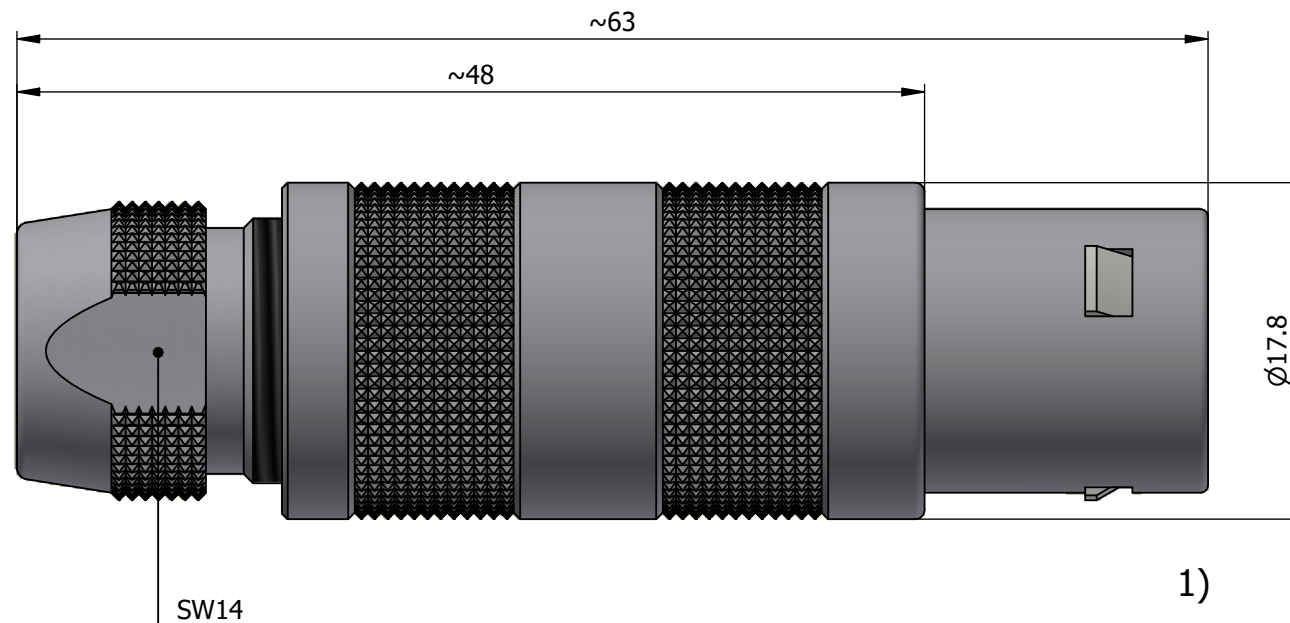

All dimensions are in millimeters (mm)

Alignment Key
Front View

Insert Configuration
Rear View

Note:

1) This picture is generic and for illustrative purposes only, and may show different keying, materials, colour, finish, and contact configuration. Minor shape or feature variations to actual item may be present.

All additional information are documented on the datasheet (See below link or QR Code)
www.lemo.com/pdf/FFA.3S.303.CLAL72.pdf

Model	Series	Insert Config.	Housing	Insulator	Contact	Collet Type	Cable Ø	Variant
FFA	3S	303	CLAL	72				