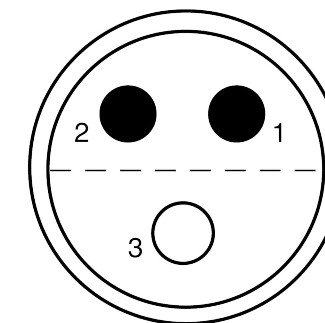

All dimensions are in millimeters (mm)

Alignment Key
Front View

Insert Configuration
Rear View

Note:

1) This picture is generic and for illustrative purposes only, and may show different keying, materials, colour, finish, and contact configuration. Minor shape or feature variations to actual item may be present.

All additional information are documented on the datasheet (See below link or QR Code)
www.lemo.com/pdf/FFA.3S.303.CLAL72.pdf

Model	Series	Insert Config.	Housing	Insulator	Contact	Collet Type	Cable Ø	Variant
FFA	3S	303	CLAL	72				