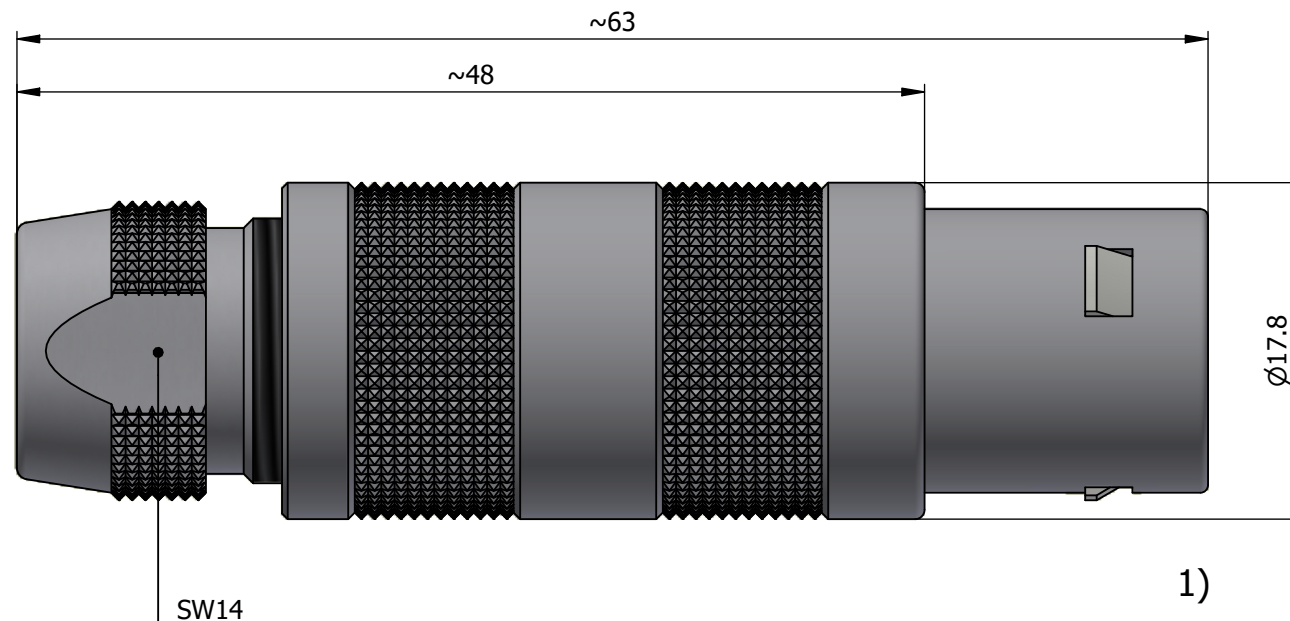

All dimensions are in millimeters (mm)

Alignment Key  
Front View

Insert Configuration  
Rear View

**Note:**

1) This picture is generic and for illustrative purposes only, and may show different keying, materials, colour, finish, and contact configuration. Minor shape or feature variations to actual item may be present.

All additional information are documented on the datasheet (See below link or QR Code)  
[www.lemo.com/pdf/FFA.3S.303.CLAL77.pdf](http://www.lemo.com/pdf/FFA.3S.303.CLAL77.pdf)

Model	Series	Insert Config.	Housing	Insulator	Contact	Collet Type	Cable Ø	Variant
FFA	3S	303	CLAL	77				

Datasheet

**Straight plug, cable collet**  
Series 3S

**LEMO**  
LEMO SA  
Chemin des Champs-Courbes 28  
1024 Ecublens - SWITZERLAND

Tel. (+41 21) 695 16 00  
email : info@lemo.com  
www.lemo.com

CD

Drawn	03.04.2024	MARI / MARI
Checked	03.04.2024	OBAR
Modified	00	03.04.2024 / MARI
DO NOT SCALE DRAWING		