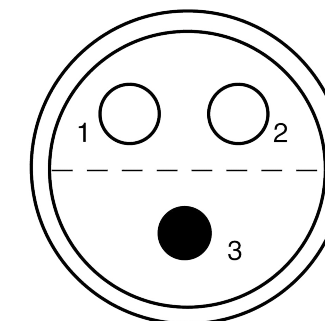

All dimensions are in millimeters (mm)

Alignment Key
Front View

Insert Configuration
Rear View

Note:

1) This picture is generic and for illustrative purposes only, and may show different keying, materials, colour, finish, and contact configuration. Minor shape or feature variations to actual item may be present.

All additional information are documented on the datasheet (See below link or QR Code)
www.lemo.com/pdf/FFA.3S.303.CLLC72.pdf

Model	Series	Insert Config.	Housing	Insulator	Contact	Collet Type	Cable Ø	Variant
FFA	3S	303	CLLC	72				

<p>Datasheet</p>	<p>Straight plug, cable collet</p> <p>Series 3S</p>		<p>Drawn</p> <p>08.06.2022</p> <p>MARI / MARI</p>
	<p>LEMO SA Chemin des Champs-Courbes 28 1024 Ecublens - SWITZERLAND</p>		<p>Checked</p> <p>08.06.2022</p> <p>OBAR</p>
	<p>Tel. (+41 21) 695 16 00 email : info@lemo.com www.lemo.com</p>		<p>Modified</p> <p>00</p> <p>08.06.2022 / MARI</p>
	<p>CD</p>		<p>DO NOT SCALE DRAWING</p>
<p>FFA.3S.303.CLLC72</p>			