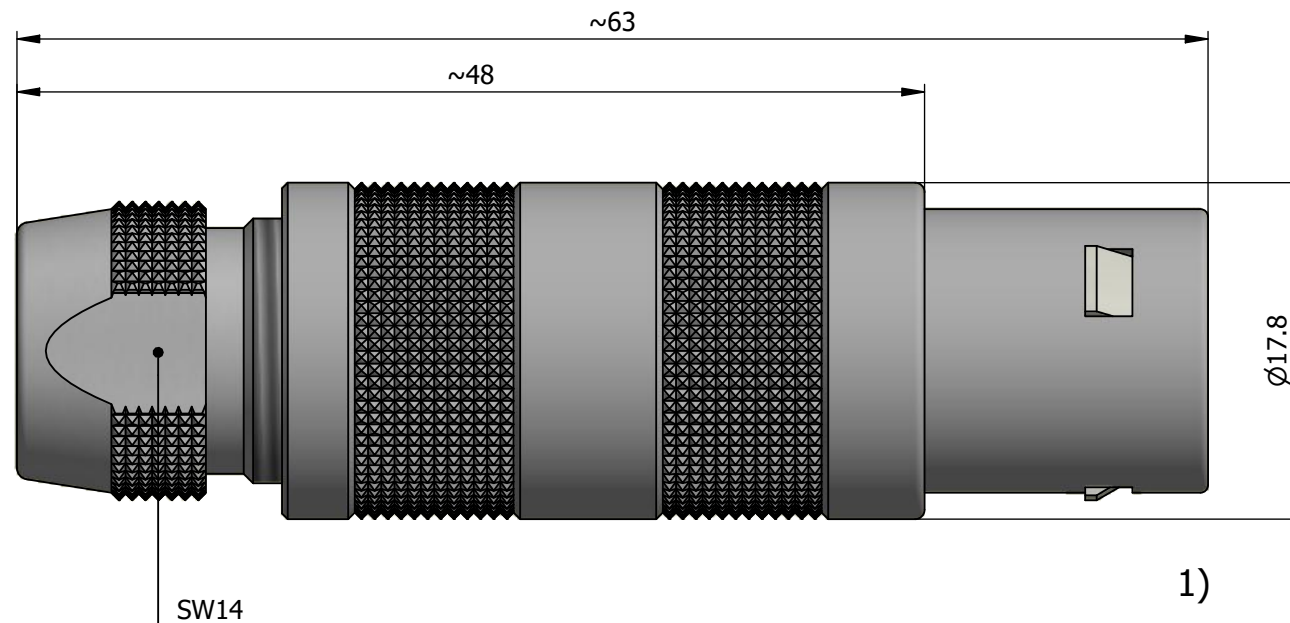

All dimensions are in millimeters (mm)

Alignment Key
Front View

Insert Configuration
Rear View

Note:

1) This picture is generic and for illustrative purposes only, and may show different keying, materials, colour, finish, and contact configuration. Minor shape or feature variations to actual item may be present.

All additional information are documented on the datasheet (See below link or QR Code)
www.lemo.com/pdf/FFA.3S.303.CLLC72.pdf

Model	Series	Insert Config.	Housing	Insulator	Contact	Collet Type	Cable Ø	Variant
FFA	3S	303	CLLC	72				

<p>Datasheet</p>	<p>Straight plug, cable collet</p> <p>Series 3S</p>		<p>Drawn</p> <p>08.06.2022</p> <p>MARI / MARI</p>
	<p>LEMO SA Chemin des Champs-Courbes 28 1024 Ecublens - SWITZERLAND</p>		<p>Checked</p> <p>08.06.2022</p> <p>OBAR</p>
	<p>Tel. (+41 21) 695 16 00 email : info@lemo.com www.lemo.com</p>		<p>Modified</p> <p>00</p> <p>08.06.2022 / MARI</p>
	<p>CD</p>		<p>DO NOT SCALE DRAWING</p>
<p>FFA.3S.303.CLLC72</p>			