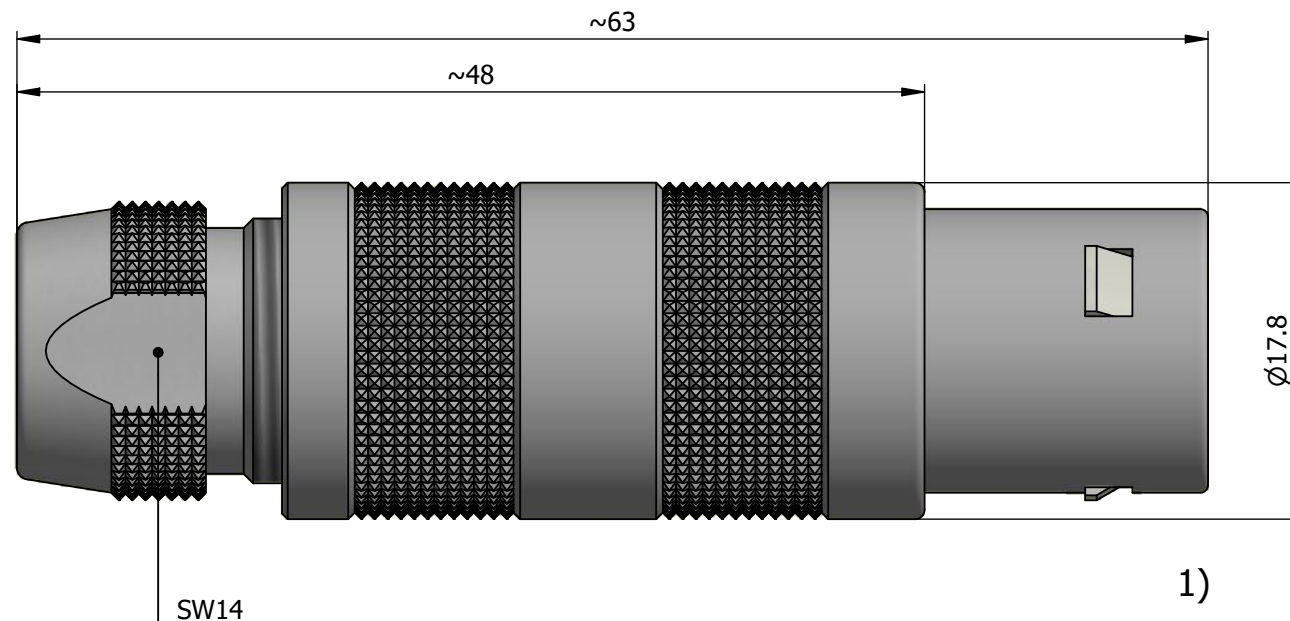

All dimensions are in millimeters (mm)

Alignment Key
Front View

Insert Configuration
Rear View

Note:

1) This picture is generic and for illustrative purposes only, and may show different keying, materials, colour, finish, and contact configuration. Minor shape or feature variations to actual item may be present.

All additional information are documented on the datasheet (See below link or QR Code)
www.lemo.com/pdf/FFA.3S.304.CLAC57.pdf

Model	Series	Insert Config.	Housing	Insulator	Contact	Collet Type	Cable Ø	Variant
FFA	3S	304						CLAC57