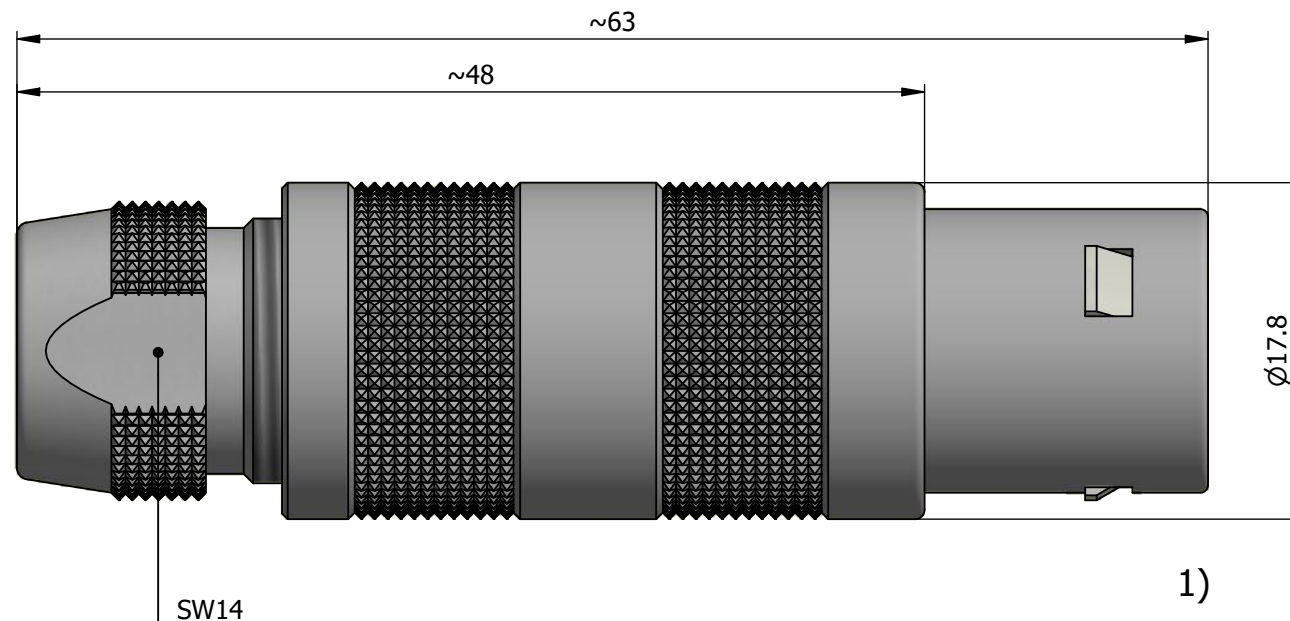

All dimensions are in millimeters (mm)

Alignment Key  
Front View

Insert Configuration  
Rear View

**Note:**

1) This picture is generic and for illustrative purposes only, and may show different keying, materials, colour, finish, and contact configuration. Minor shape or feature variations to actual item may be present.

All additional information are documented on the datasheet (See below link or QR Code)  
[www.lemo.com/pdf/FFA.3S.304.CLAC97.pdf](http://www.lemo.com/pdf/FFA.3S.304.CLAC97.pdf)

Model	Series	Insert Config.	Housing	Insulator	Contact	Collet Type	Cable Ø	Variant
FFA	3S	304						CLAC97

Datasheet

**Straight plug, cable collet**

Series 3S

**LEMO**  
 LEMO SA  
 Chemin des Champs-Courbes 28  
 1024 Ecublens - SWITZERLAND

Tel. (+41 21) 695 16 00  
 email : info@lemo.com  
 www.lemo.com

CD

Drawn	10.03.2020	OVU / NHA
Checked	09.06.2022	OBAR
Modified	01	09.06.2022 / MARI
DO NOT SCALE DRAWING		