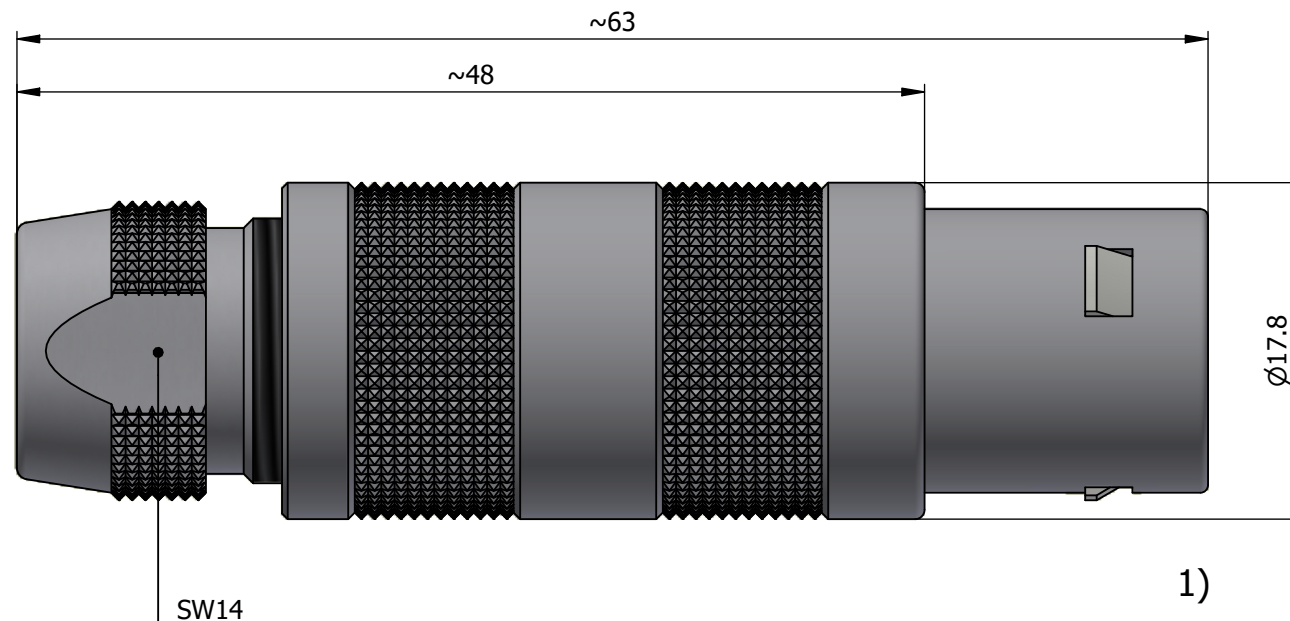

All dimensions are in millimeters (mm)

Alignment Key
Front View

Insert Configuration
Rear View

Note:

1) This picture is generic and for illustrative purposes only, and may show different keying, materials, colour, finish, and contact configuration. Minor shape or feature variations to actual item may be present.

All additional information are documented on the datasheet (See below link or QR Code)
www.lemo.com/pdf/FFA.3S.304.CLAL11.pdf

Model	Series	Insert Config.	Housing	Insulator	Contact	Collet Type	Cable Ø	Variant
FFA	3S	304				CLAL	11	