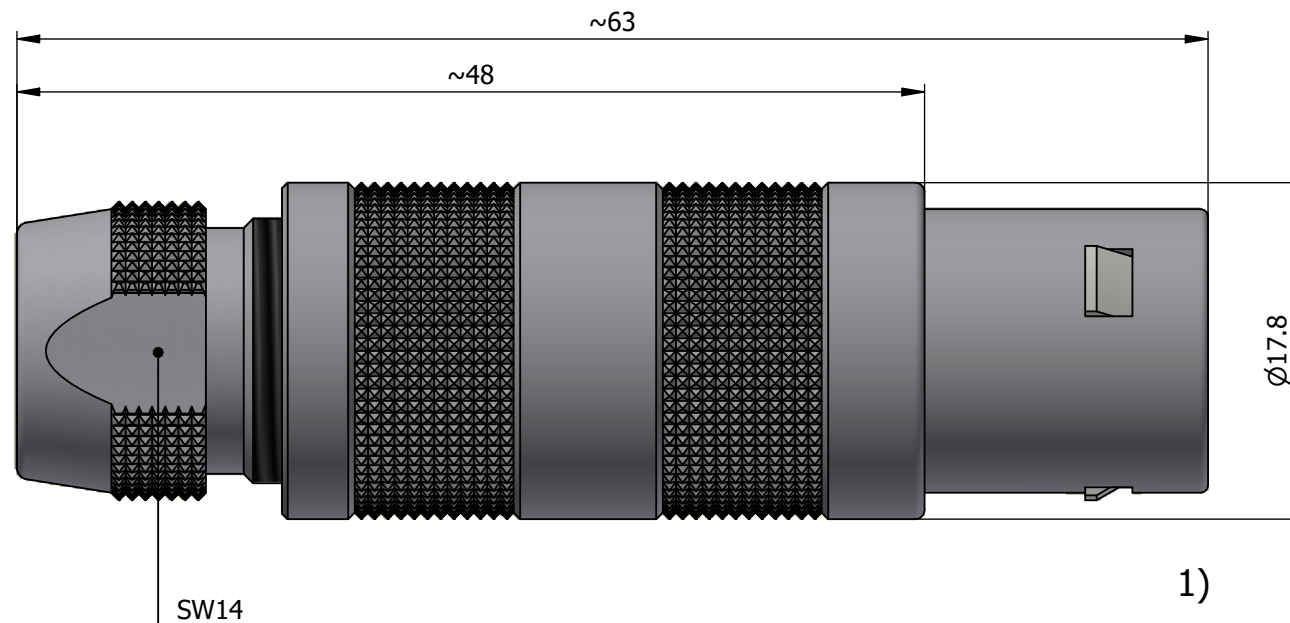

All dimensions are in millimeters (mm)

Alignment Key
Front View

Insert Configuration
Rear View

Note:

1) This picture is generic and for illustrative purposes only, and may show different keying, materials, colour, finish, and contact configuration. Minor shape or feature variations to actual item may be present.

All additional information are documented on the datasheet (See below link or QR Code)
www.lemo.com/pdf/FFA.3S.304.CLAL82.pdf

Model	Series	Insert Config.	Housing	Insulator	Contact	Collet Type	Cable Ø	Variant
FFA	3S	304	CLAL	82				