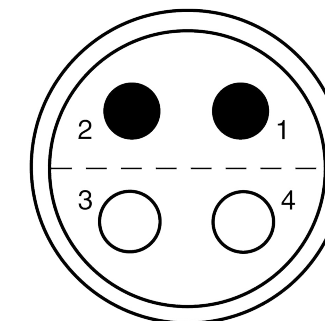

All dimensions are in millimeters (mm)

Alignment Key
Front View

Insert Configuration
Rear View

Note:

1) This picture is generic and for illustrative purposes only, and may show different keying, materials, colour, finish, and contact configuration. Minor shape or feature variations to actual item may be present.

All additional information are documented on the datasheet (See below link or QR Code)
www.lemo.com/pdf/FFA.3S.304.CLAL82.pdf

Model	Series	Insert Config.	Housing	Insulator	Contact	Collet Type	Cable Ø	Variant
FFA	3S	304	CLAL	82				