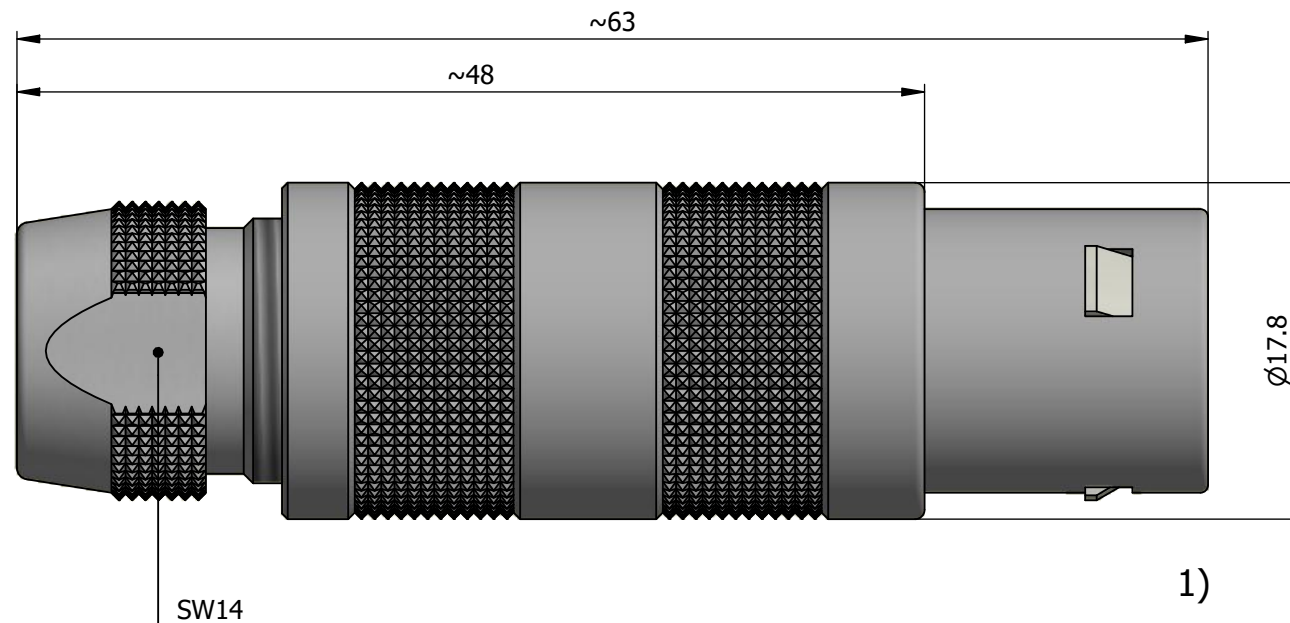

All dimensions are in millimeters (mm)

Alignment Key
Front View

Insert Configuration
Rear View

Note:

1) This picture is generic and for illustrative purposes only, and may show different keying, materials, colour, finish, and contact configuration. Minor shape or feature variations to actual item may be present.

All additional information are documented on the datasheet (See below link or QR Code)
www.lemo.com/pdf/FFA.3S.305.CLAC42.pdf

Model	Series	Insert Config.	Housing	Insulator	Contact	Collet Type	Cable Ø	Variant
FFA	3S	305				CLAC	42	