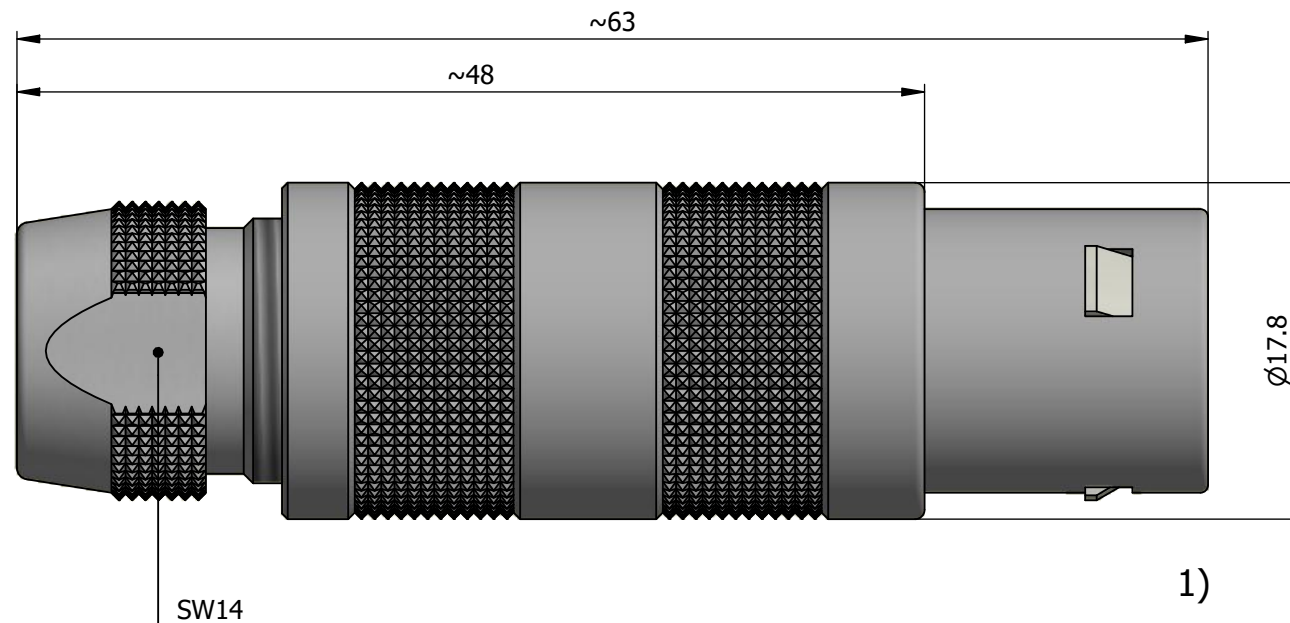

All dimensions are in millimeters (mm)

Alignment Key
Front View

Insert Configuration
Rear View

Note:

1) This picture is generic and for illustrative purposes only, and may show different keying, materials, colour, finish, and contact configuration. Minor shape or feature variations to actual item may be present.

All additional information are documented on the datasheet (See below link or QR Code)
www.lemo.com/pdf/FFA.3S.305.CLAC97.pdf

Model	Series	Insert Config.	Housing	Insulator	Contact	Collet Type	Cable Ø	Variant
FFA	3S	305	CLAC	97				