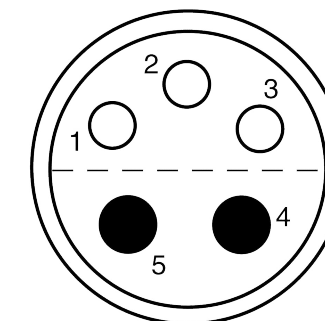

All dimensions are in millimeters (mm)

Alignment Key  
Front View

Insert Configuration  
Rear View

**Note:**

1) This picture is generic and for illustrative purposes only, and may show different keying, materials, colour, finish, and contact configuration. Minor shape or feature variations to actual item may be present.

All additional information are documented on the datasheet (See below link or QR Code)  
[www.lemo.com/pdf/FFA.3S.305.CLLC87.pdf](http://www.lemo.com/pdf/FFA.3S.305.CLLC87.pdf)

Model	Series	Insert Config.	Housing	Insulator	Contact	Collet Type	Cable Ø	Variant
FFA	3S	305	CLLC	87				