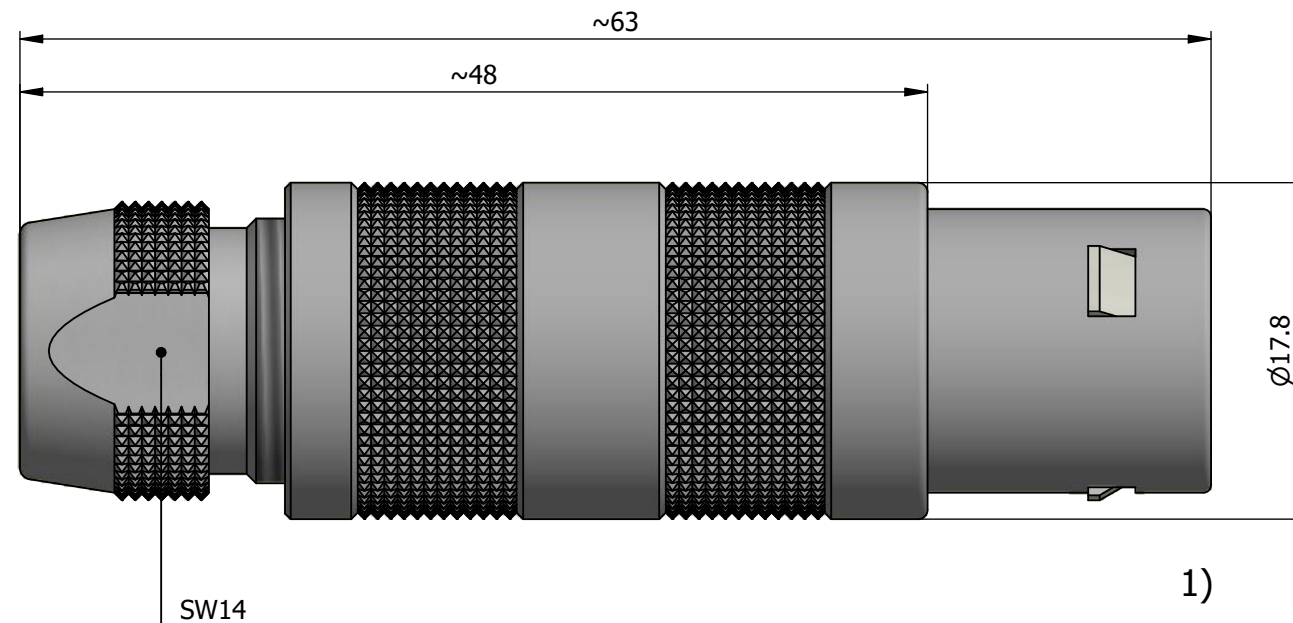

All dimensions are in millimeters (mm)

Alignment Key  
Front View

Insert Configuration  
Rear View

**Note:**

1) This picture is generic and for illustrative purposes only, and may show different keying, materials, colour, finish, and contact configuration. Minor shape or feature variations to actual item may be present.

All additional information are documented on the datasheet (See below link or QR Code)  
[www.lemo.com/pdf/FFA.3S.305.CLLC87.pdf](http://www.lemo.com/pdf/FFA.3S.305.CLLC87.pdf)

Model	Series	Insert Config.	Housing	Insulator	Contact	Collet Type	Cable Ø	Variant
FFA	3S	305	CLLC	87				