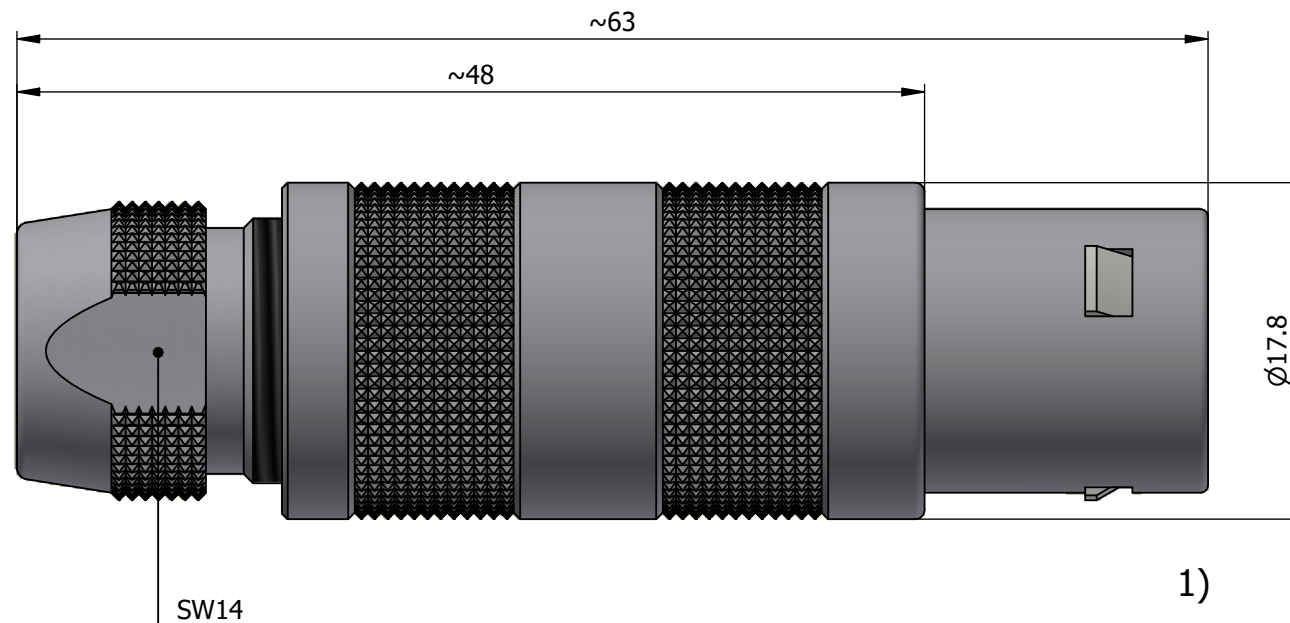

All dimensions are in millimeters (mm)

Alignment Key
Front View

Insert Configuration
Rear View

Note:

1) This picture is generic and for illustrative purposes only, and may show different keying, materials, colour, finish, and contact configuration. Minor shape or feature variations to actual item may be present.

All additional information are documented on the datasheet (See below link or QR Code)
www.lemo.com/pdf/FFA.3S.306.CLAL52.pdf

Model	Series	Insert Config.	Housing	Insulator	Contact	Collet Type	Cable Ø	Variant
FFA	3S	306	CLAL	52				