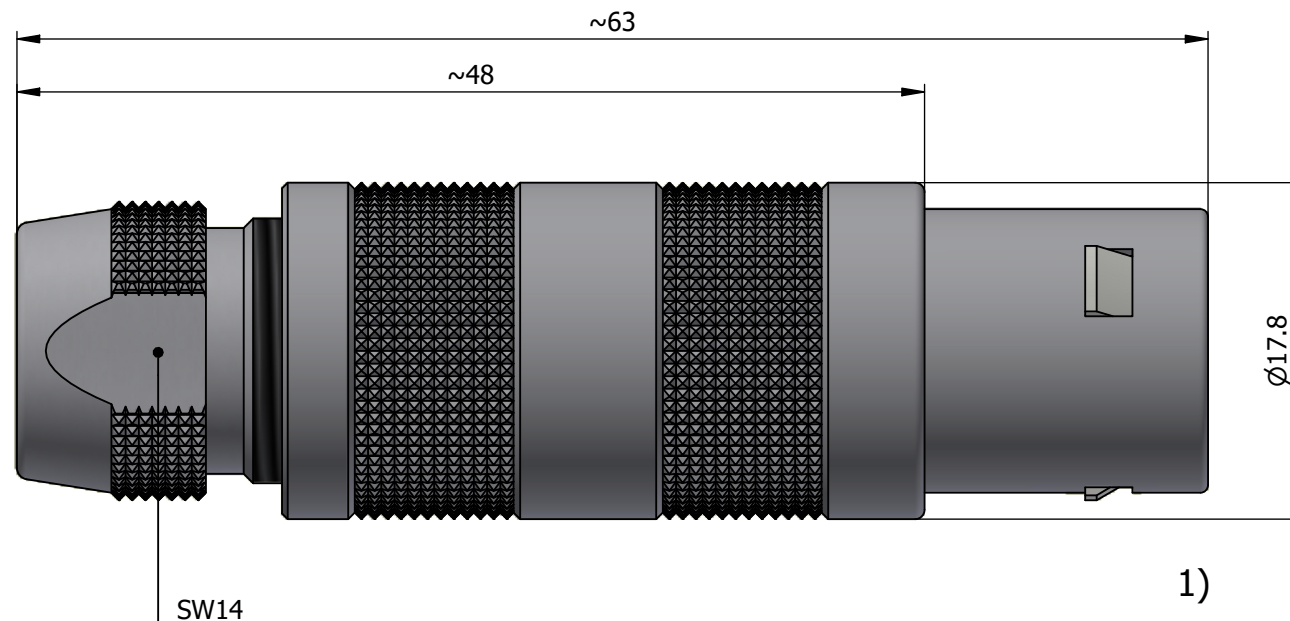

All dimensions are in millimeters (mm)

Alignment Key
Front View

Insert Configuration
Rear View

Note:

1) This picture is generic and for illustrative purposes only, and may show different keying, materials, colour, finish, and contact configuration. Minor shape or feature variations to actual item may be present.

All additional information are documented on the datasheet (See below link or QR Code)
www.lemo.com/pdf/FFA.3S.306.CLAL62.pdf

Model	Series	Insert Config.	Housing	Insulator	Contact	Collet Type	Cable Ø	Variant
FFA	3S	306	CLAL	62				