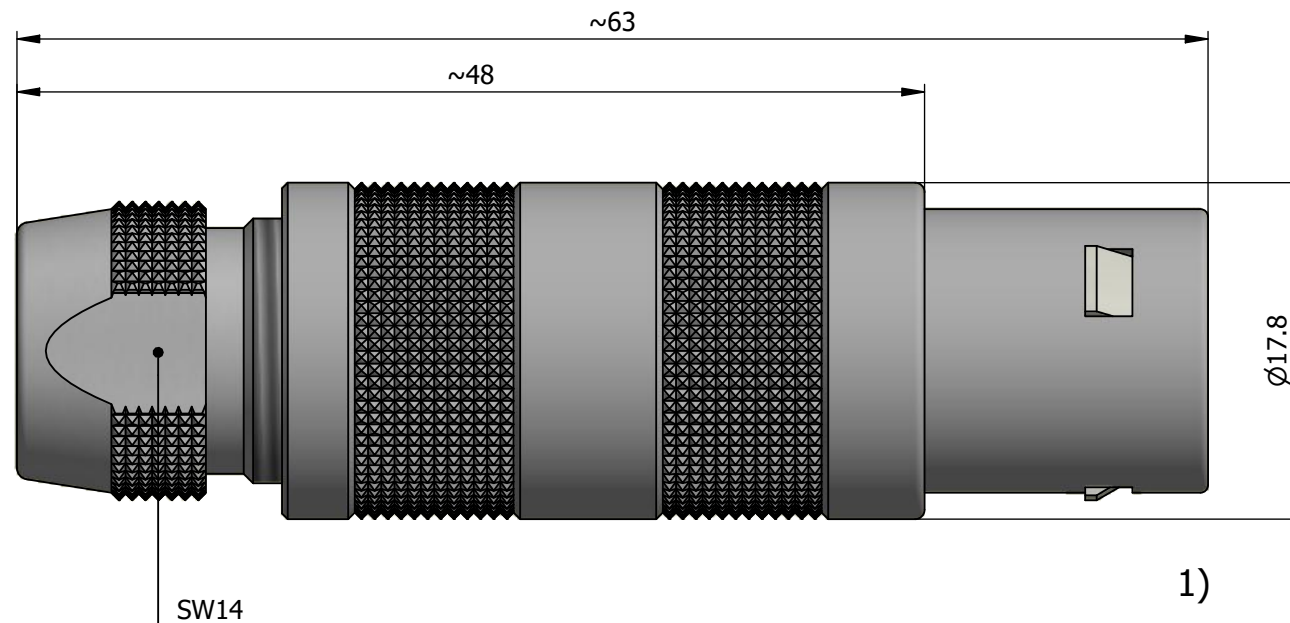

All dimensions are in millimeters (mm)

Alignment Key
Front View

Insert Configuration
Rear View

Note:

1) This picture is generic and for illustrative purposes only, and may show different keying, materials, colour, finish, and contact configuration. Minor shape or feature variations to actual item may be present.

All additional information are documented on the datasheet (See below link or QR Code)
www.lemo.com/pdf/FFA.3S.307.CLAC72.pdf

Model	Series	Insert Config.	Housing	Insulator	Contact	Collet Type	Cable Ø	Variant
FFA	3S	307	CLAC	72				