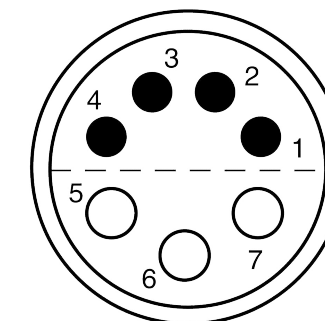

All dimensions are in millimeters (mm)

Alignment Key
Front View

Insert Configuration
Rear View

Note:

1) This picture is generic and for illustrative purposes only, and may show different keying, materials, colour, finish, and contact configuration. Minor shape or feature variations to actual item may be present.

All additional information are documented on the datasheet (See below link or QR Code)
www.lemo.com/pdf/FFA.3S.307.CLAC72.pdf

Model	Series	Insert Config.	Housing	Insulator	Contact	Collet Type	Cable Ø	Variant
FFA	3S	307	CLAC	72				